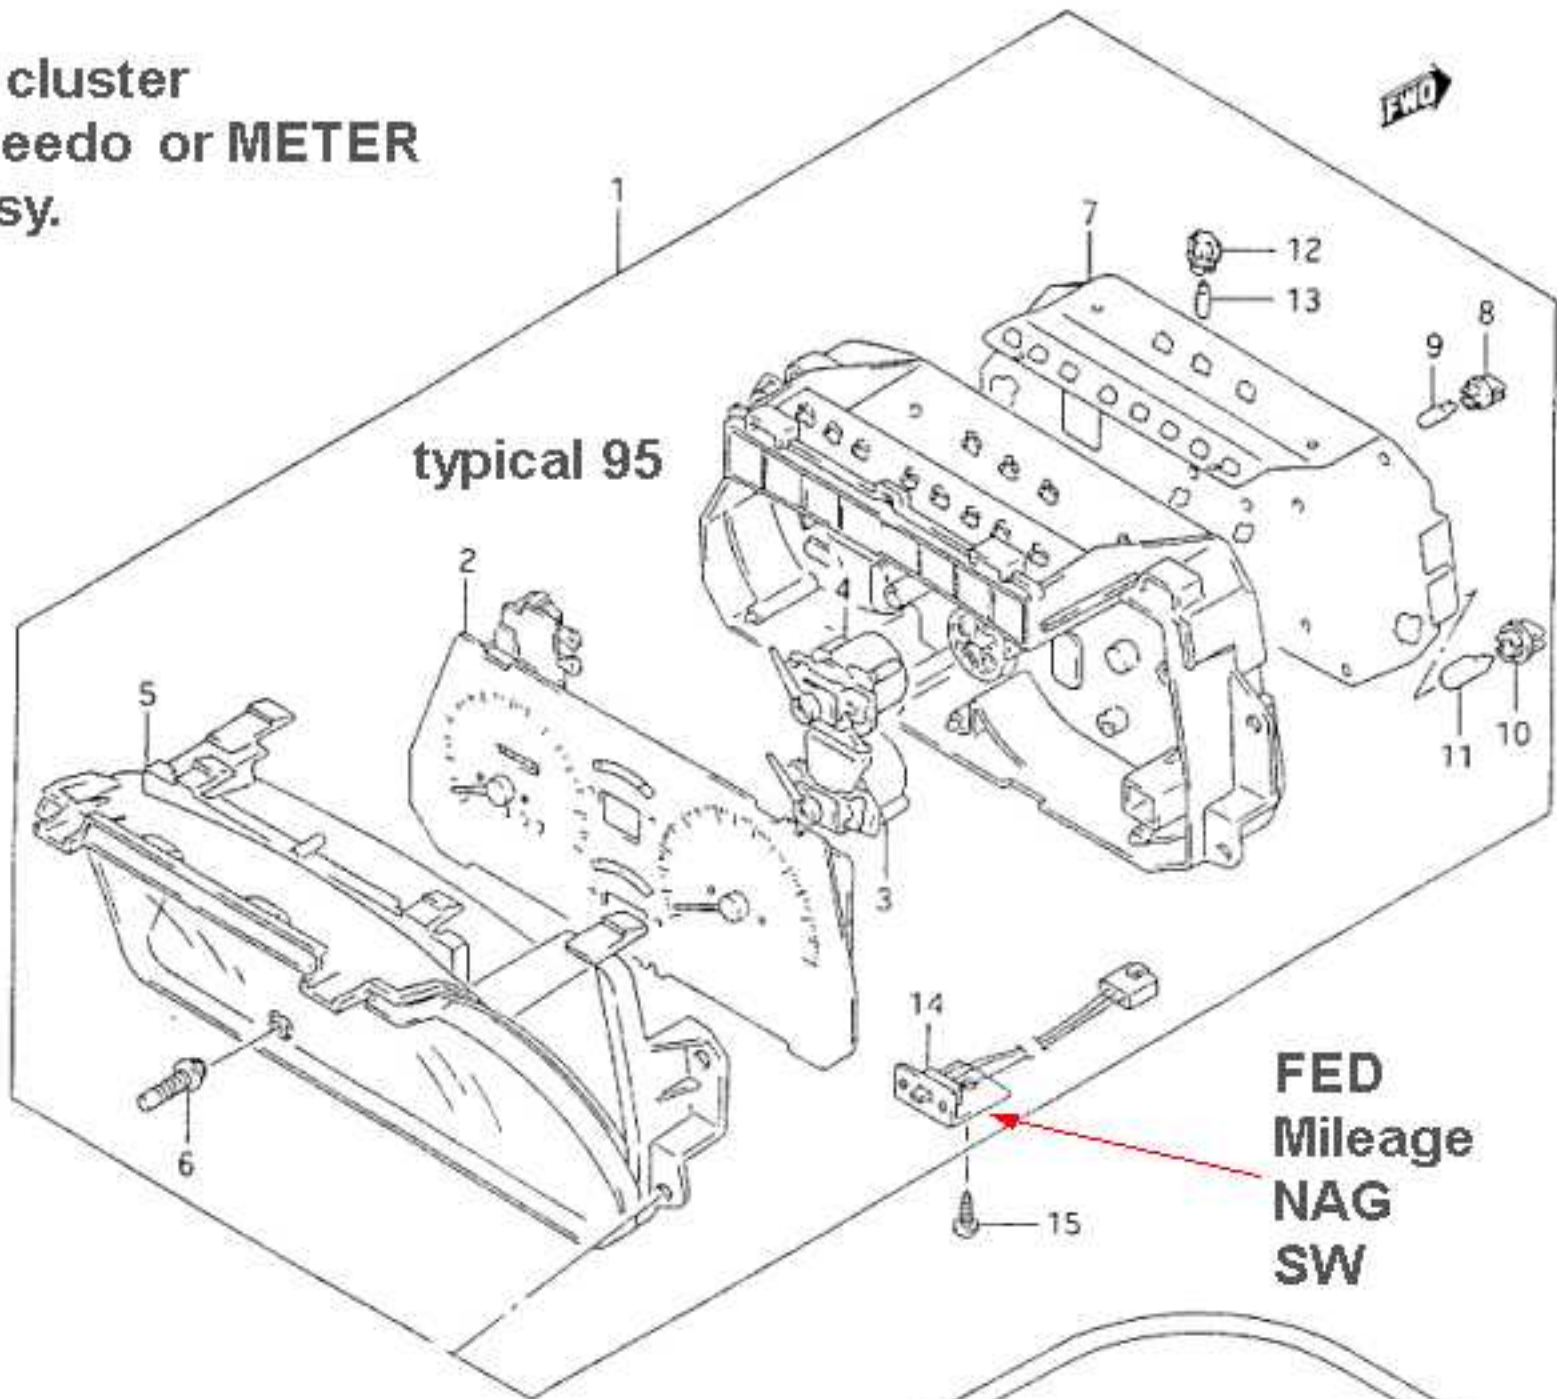

I/P cluster
 Speedo or METER
 assy.

**FED
 Mileage
 NAG
 SW**

legend:

- E03 Fed market
- E33 Calif
- E28 Canada
- E60 Puerto Rico
- MT = manual trans
- AT = Automatic Trans
- C = 2door, canvas
- V = 4door, van
- 4wd four wheel drive, etc

Ref.No.	Part No.	Description	QTY C	Remarks
1-1	34100-63A40	SPEEDOMETER ASSY *	1	90 MODEL:JS:E3
1-2	34100-63A60	SPEEDOMETER ASSY *	1	90 MODEL:JS:E33
1-3	34100-63A10	SPEEDOMETER ASSY *	1	90 MODEL:BASE:E3
1-4	34100-63A20	SPEEDOMETER ASSY *	1	90 MODEL:BASE:E33
1-5	34100-67A20	SPEEDOMETER ASSY *	1	91 MODEL:JS:E3
1-6	34100-67A30	SPEEDOMETER ASSY *	1	91 MODEL:JS:E33
1-7	34100-67A90	SPEEDOMETER ASSY *	1	91 MODEL:JL:E3
1-8	34100-68A00	SPEEDOMETER ASSY *	1	91 MODEL:JL:E33
2-1	34120-63A10	·BODY ASSY, SPEEDOMETER	1	90 MODEL E3
2-2	34120-63A20	·BODY ASSY, SPEEDOMETER	1	90 MODEL E33
2-3	34120-67A20	·BODY ASSY, SPEEDOMETER	1	91 MODEL:E3
2-4	34120-67A30	·BODY ASSY, SPEEDOMETER	1	91 MODEL:E33
3	34320-63A10	·BODY ASSY, FUEL & TEMP METER	1	
4	34111-60A20	·GLASS, FRONT	1	
5	34145-60A00	·COVER, TRIP KNOB	1	
6-1	34151-61A90	·CASE, METER	1	90 MODEL:JS

Ref.No.	Part No.	Description	QTY C	R
1-1	34100-63AC0	SPEEDOMETER ASSY	1	E3
1-2	34100-63AD0	SPEEDOMETER ASSY	1	E33
2-1	34120-61AC0	·BODY, SPEED & TACHOMETER	1	E3
2-2	34120-62AC0	·BODY, SPEED & TACHOMETER	1	E33
3	34320-60AD0	·BODY ASSY, FUEL METER	1	
4	34420-60AD0	·BODY ASSY, TEMP METER	1	
5	34111-60AD0	·GLASS, FRONT	1	
6	34145-60AC0	·COVER, TRIP KNOB	1	
7-1	34151-63AC0	·CASE, METER	1	E3
7-2	34151-63AD0	·CASE, METER	1	E33
8	34152-60AD0	·PLATE, PRINTED	1	
9	34171-70B30	·BULB (14V, 3.4W)	2	
10	34172-50A00	·SOCKET, BULB	2	
11	34171-70B50	·BULB (14V, 3W)	2	
12	34172-61B20	·SOCKET, BULB	2	
13	09471-12055	·BULB (12V, 1.4W)	8	