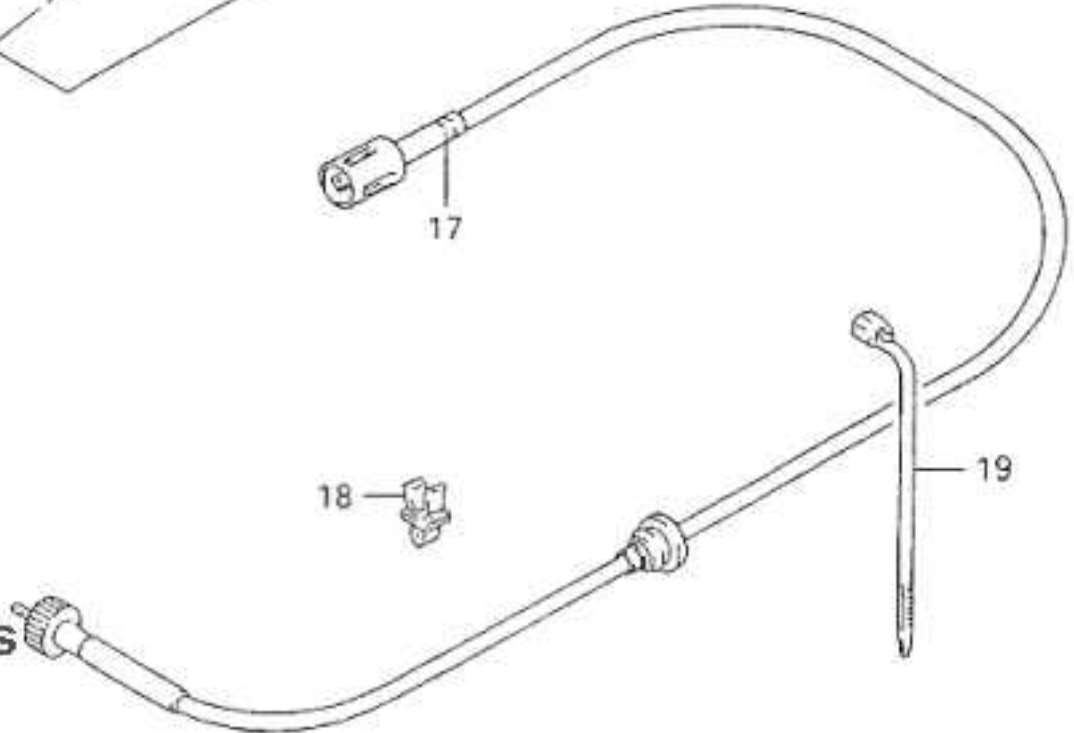

legend:

- E03 Fed market
- E33 Calif
- E28 Canada
- E60 Puerto Rico
- MT = manual trans
- AT = Automatic Trans
- C = 2door, canvas
- V = 4door, van
- 4wd four wheel drive, etc