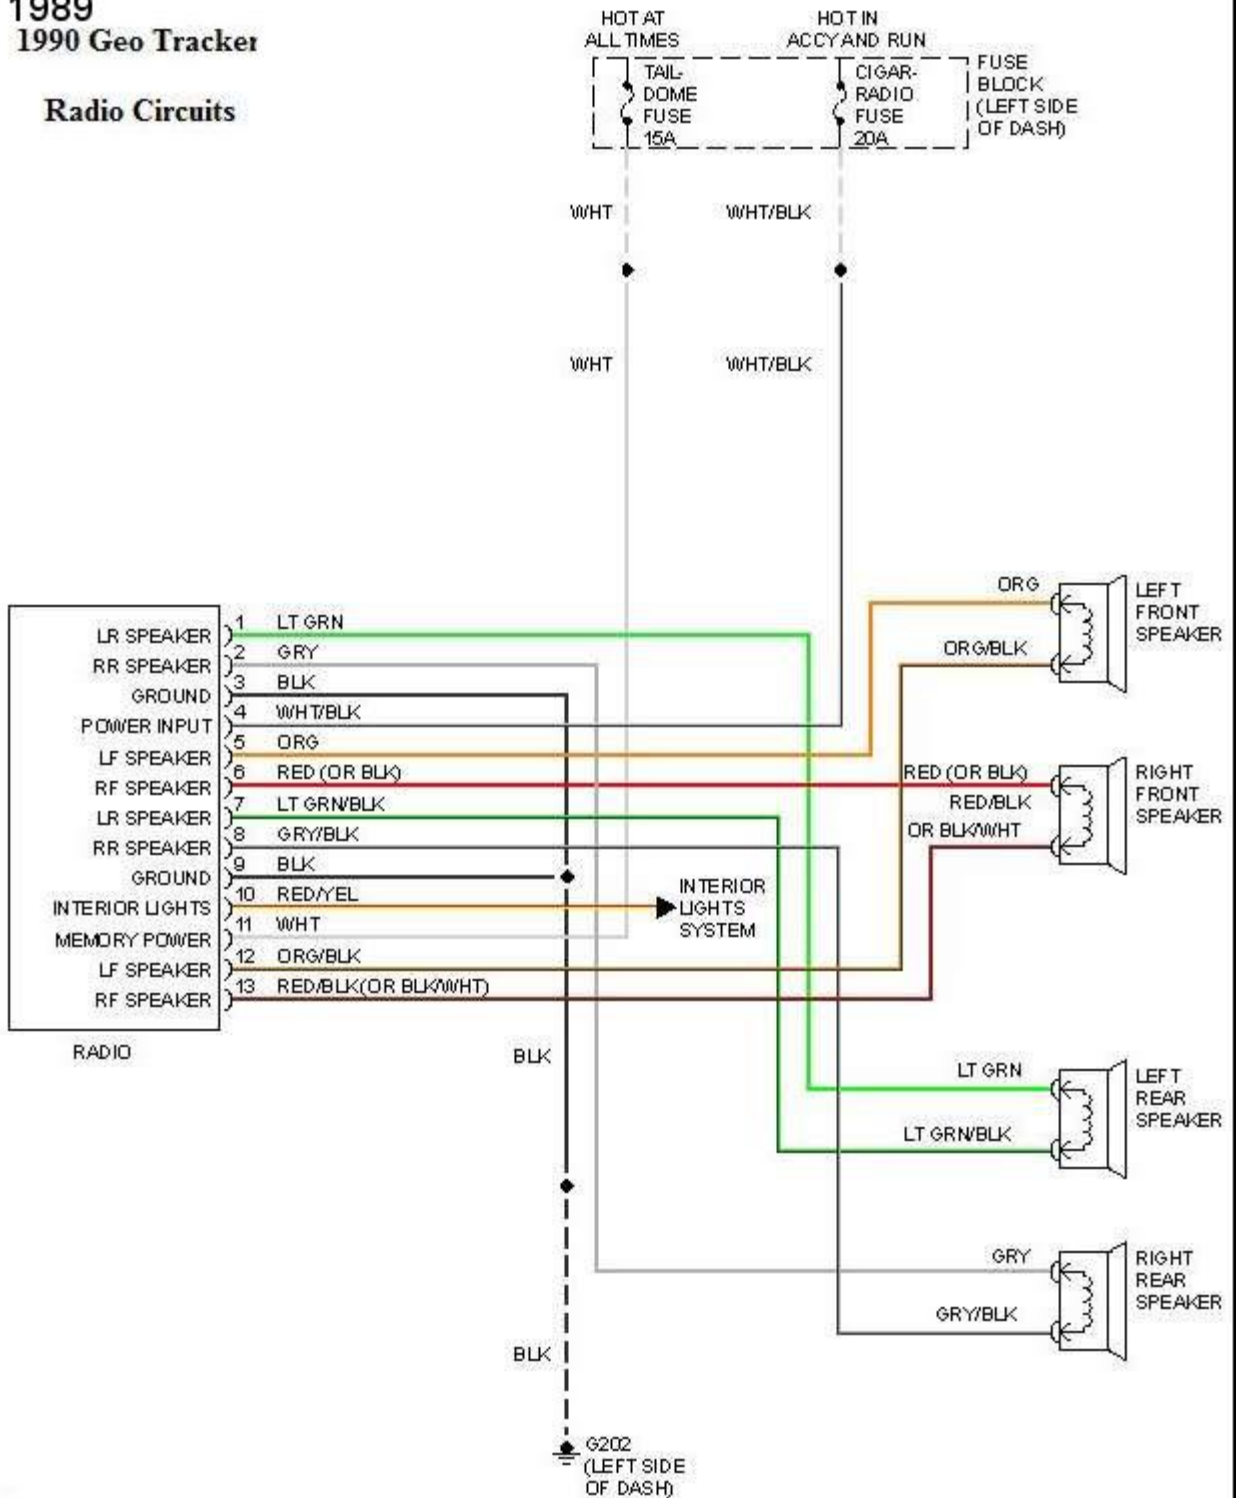

**1989
1990 Geo Tracker**

Radio Circuits

1991 Radio.

RADIO

1994 RADio

95 Radio

HOT IN ACC OR RUN

HOT AT ALL TIMES

FUSE BLOCK
(PASSENGER
COMPARTMENT)

WHT/BLK

INTERIOR LIGHTS SYSTEM

RED/YEL

- ① 1996-97
- ② 1998 1.6L 4-DOOR TYPE "A", & 2-DOOR
- ③ 1998 1.6L 4-DOOR TYPE "B", 1.8L
- ④ 1.6L 4-DOOR TYPE "A", & 2-DOOR
- ⑤ 1.6L 4-DOOR TYPE "B", 1.8L