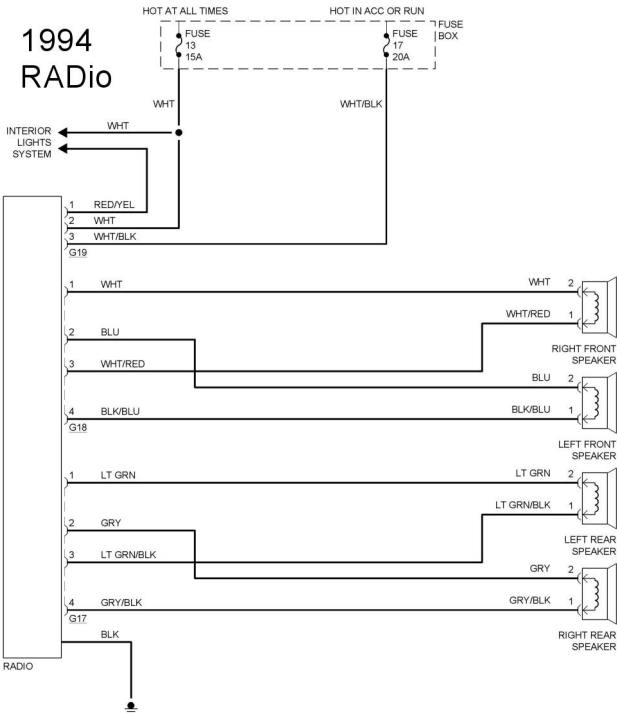

**1989
1990 Geo Tracker**

Radio Circuits

1991 Radio.

RADIO

1994 RADio

95 Radio

HOT IN ACC OR RUN

HOT AT ALL TIMES

FUSE BLOCK
(PASSENGER
COMPARTMENT)

WHT/BLK

INTERIOR LIGHTS SYSTEM

RED/YEL

- ① 1996-97
- ② 1998 1.6L 4-DOOR TYPE "A", & 2-DOOR
- ③ 1998 1.6L 4-DOOR TYPE "B", 1.8L
- ④ 1.6L 4-DOOR TYPE "A", & 2-DOOR
- ⑤ 1.6L 4-DOOR TYPE "B", 1.8L