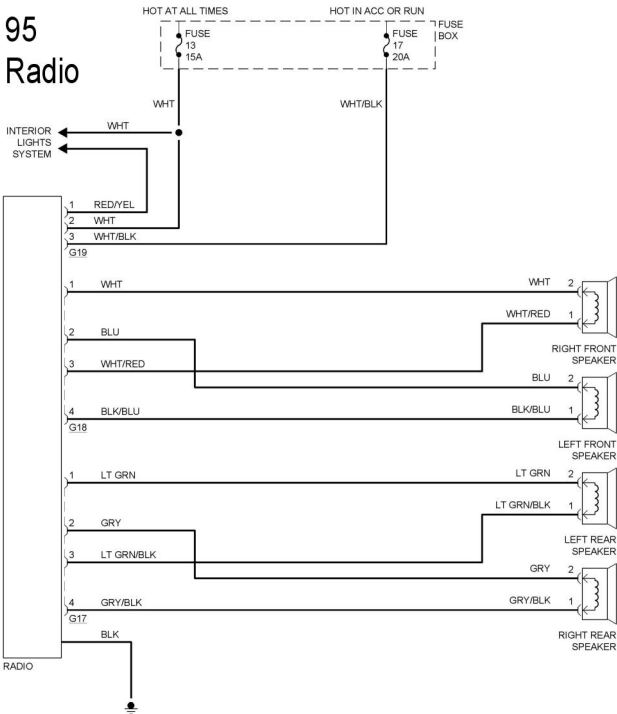

**1989
1990 Geo Tracker**

Radio Circuits

1991 Radio.

RADIO

1994 RADio

95 Radio

HOT IN ACC OR RUN

HOT AT ALL TIMES

FUSE BLOCK
(PASSENGER
COMPARTMENT)

WHT/BLK

INTERIOR LIGHTS SYSTEM

RED/YEL

- ① 1996-97
- ② 1998 1.6L 4-DOOR TYPE "A", & 2-DOOR
- ③ 1998 1.6L 4-DOOR TYPE "B", 1.8L
- ④ 1.6L 4-DOOR TYPE "A", & 2-DOOR
- ⑤ 1.6L 4-DOOR TYPE "B", 1.8L