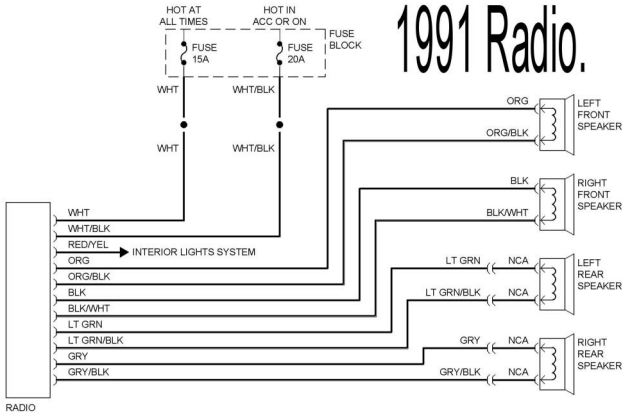

**1989
1990 Geo Tracker**

Radio Circuits

1991 Radio.

RADIO

1994 RADio

95 Radio

HOT IN ACC OR RUN

HOT AT ALL TIMES

FUSE BLOCK
(PASSENGER
COMPARTMENT)

WHT/BLK

INTERIOR LIGHTS SYSTEM

RED/YEL

- ① 1996-97
- ② 1998 1.6L 4-DOOR TYPE "A", & 2-DOOR
- ③ 1998 1.6L 4-DOOR TYPE "B", 1.8L
- ④ 1.6L 4-DOOR TYPE "A", & 2-DOOR
- ⑤ 1.6L 4-DOOR TYPE "B", 1.8L