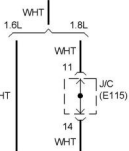

**1989
1990 Geo Tracker**

Radio Circuits

1991 Radio.

RADIO

1994 RADio

95 Radio

HOT IN ACC OR RUN

HOT AT ALL TIMES

FUSE BLOCK
(PASSENGER
COMPARTMENT)

WHT/BLK

INTERIOR LIGHTS SYSTEM

RED/YEL

- ① 1996-97
- ② 1998 1.6L 4-DOOR TYPE "A", & 2-DOOR
- ③ 1998 1.6L 4-DOOR TYPE "B", 1.8L
- ④ 1.6L 4-DOOR TYPE "A", & 2-DOOR
- ⑤ 1.6L 4-DOOR TYPE "B", 1.8L