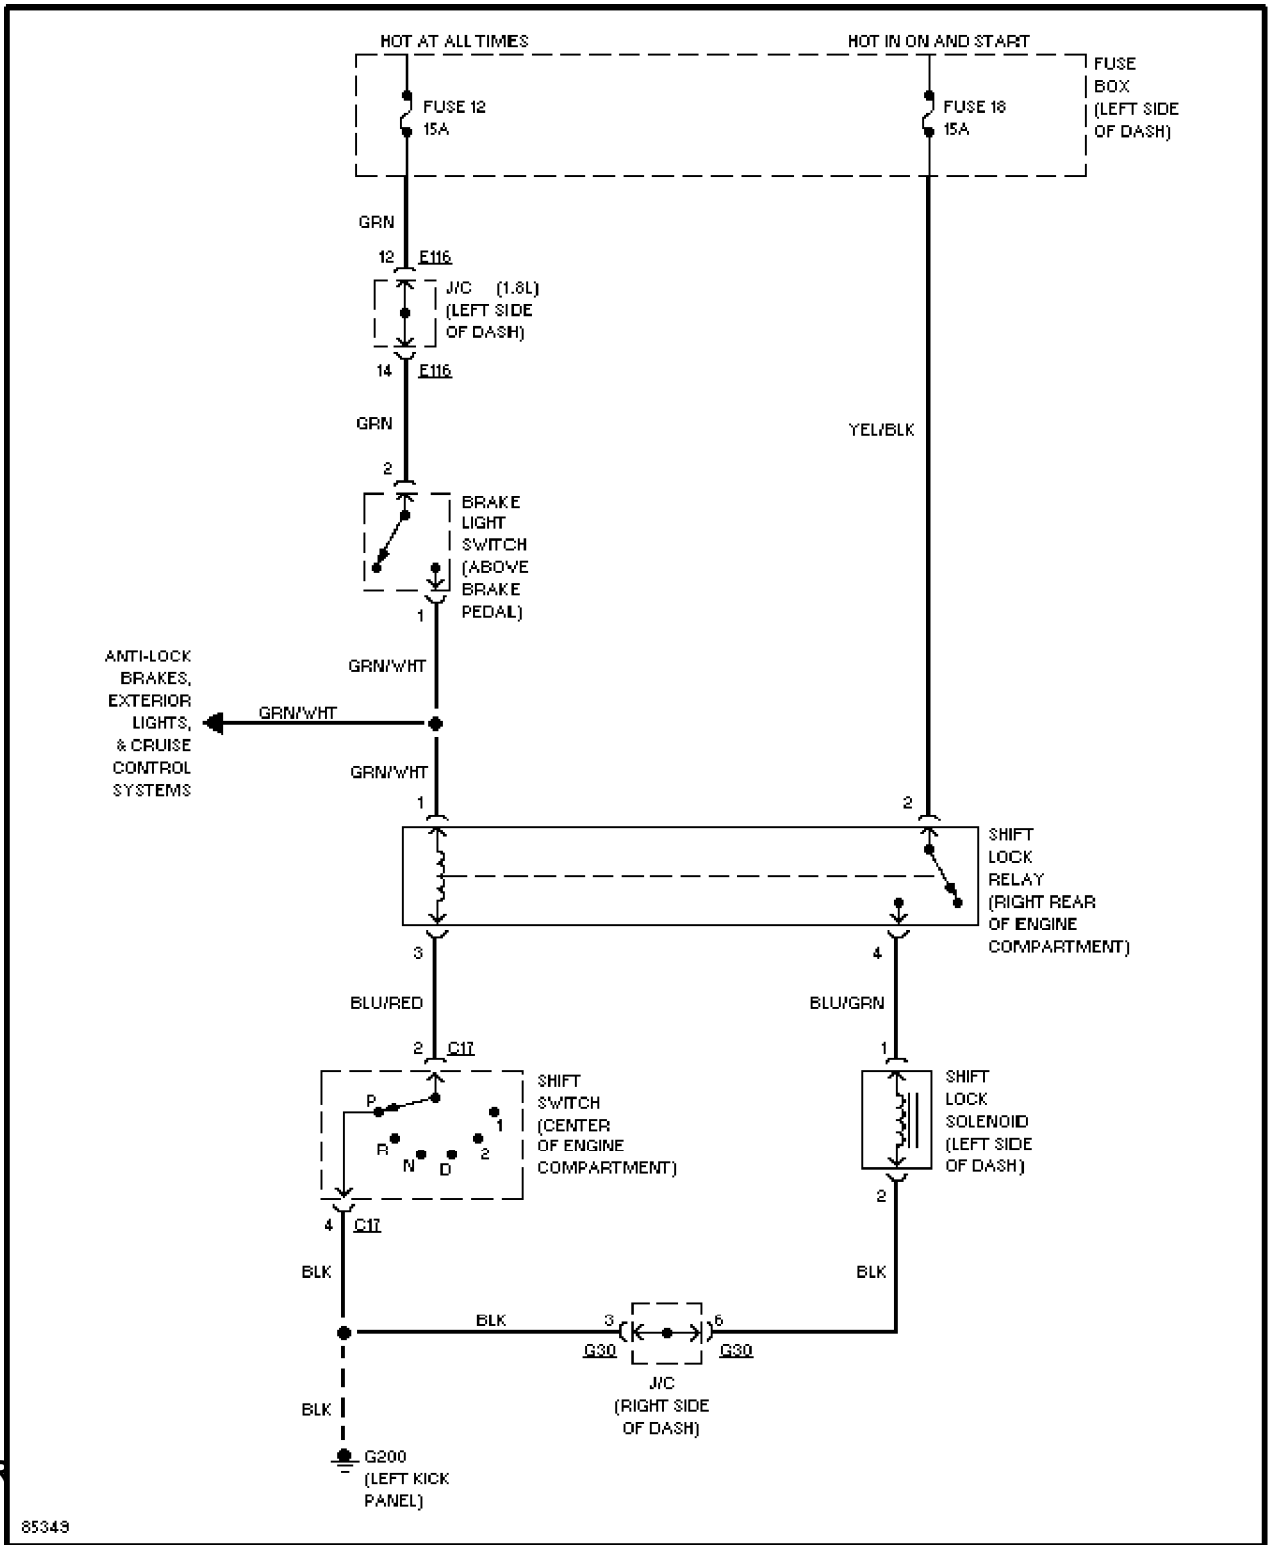

1.8L, Power Door Lock Circuit

POWER MIRRORS

85022

Power Mirror Circuit

POWER WINDOWS

Power Window Circuit, 2 Door

Power Window Circuit, 4 Door

SHIFT INTERLOCKS

SYSTEM WIR

Shift Interlock Circuit, W/ 3 Speed A/T

Shift Interlock Circuit, W/ 4 Speed A/T

Shift Interlock Circuit, W/ 4 Speed A/T & Cruise Control

STARTING/CHARGING

Charging Circuit

Starting Circuit

SUPPLEMENTAL RESTRAINTS

79926

Supplemental Restraint Circuit

TRANSMISSION

1.6L

1.6L, 3 Speed A/T Circuit

1.8L, Transmission Circuit

WIPER/WASHER

1.6L