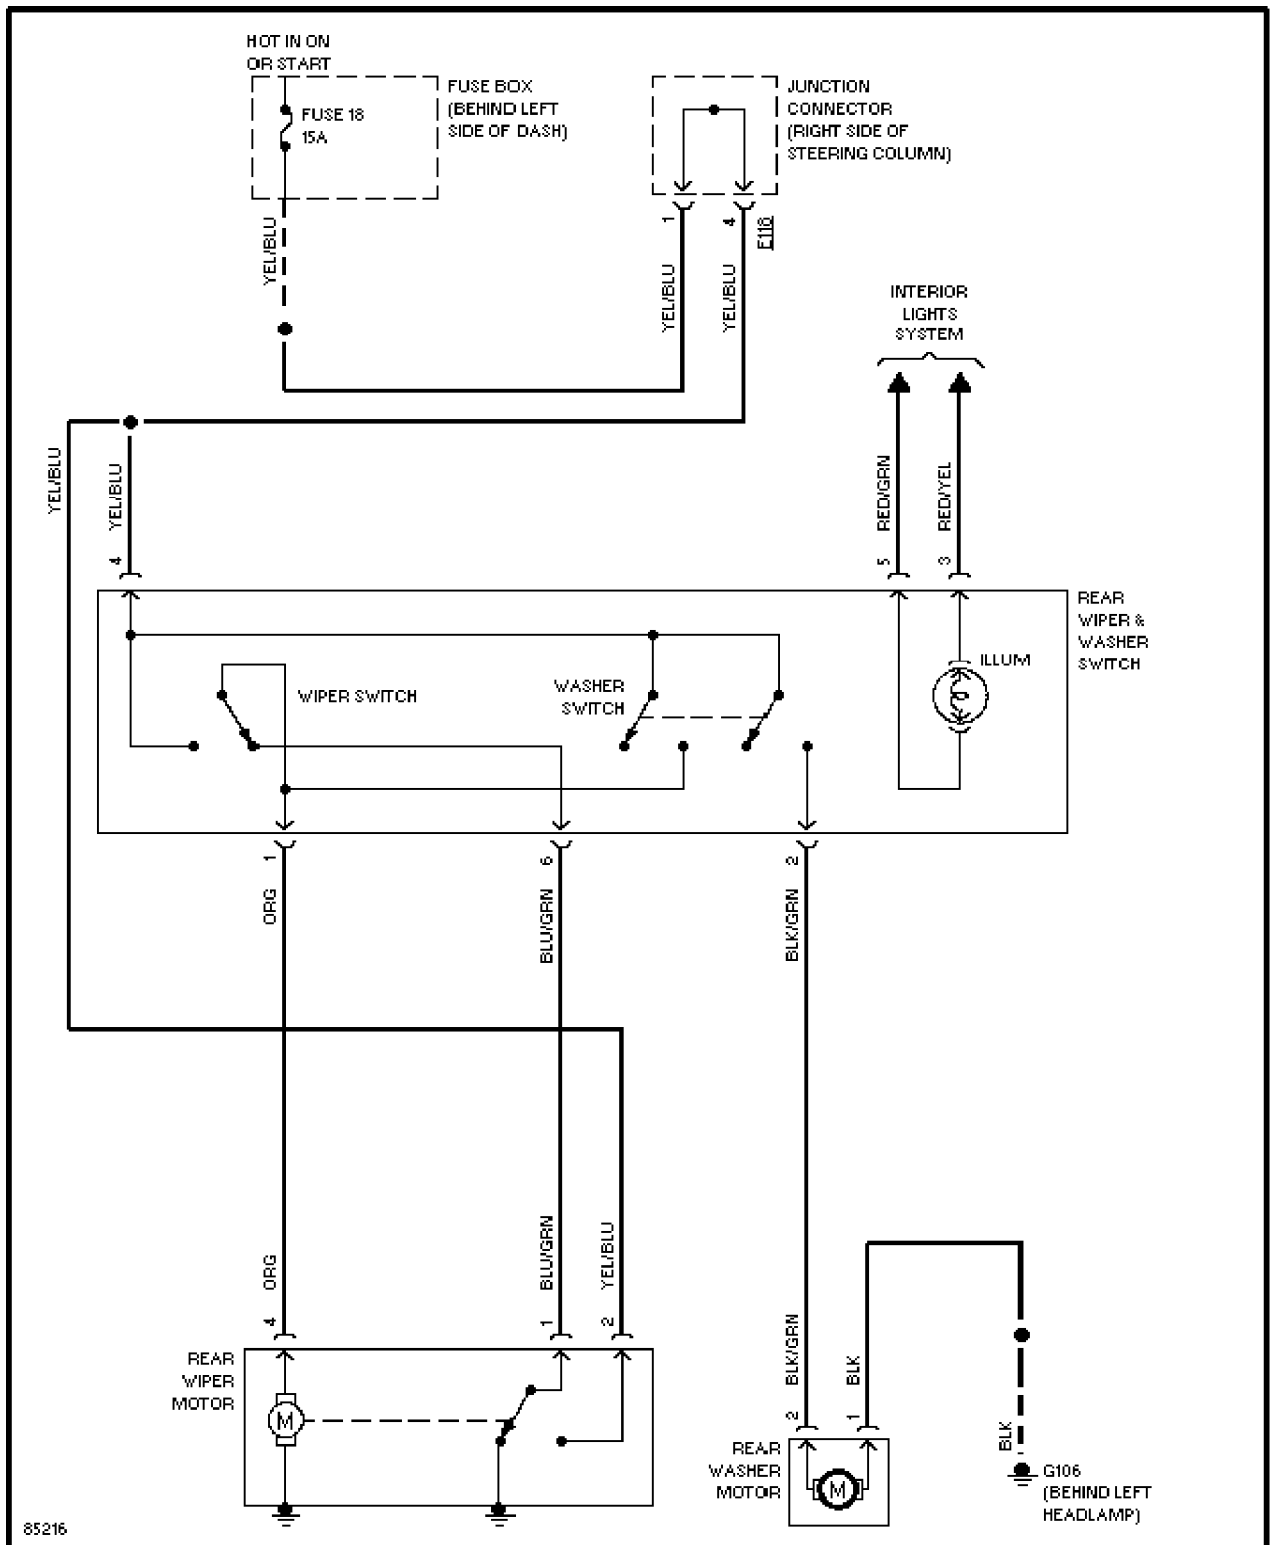

SYSTEM WIR

Shift Interlock Circuit, W/ 3 Speed A/T

Shift Interlock Circuit, W/ 4 Speed A/T

Shift Interlock Circuit, W/ 4 Speed A/T & Cruise Control

STARTING/CHARGING

Charging Circuit

Starting Circuit

SUPPLEMENTAL RESTRAINTS

79926

Supplemental Restraint Circuit

TRANSMISSION

1.6L

1.6L, 3 Speed A/T Circuit

1.8L, Transmission Circuit

WIPER/WASHER

1.6L

1.6L, Front Wiper/Washer Circuit

1.8L, Front Wiper/Washer Circuit

1.8L, Rear Wiper/Washer Circuit

SYSTEM WIRING DIAGRAMS Article Text (p. 46) 1996 Suzuki Sidekick For saer Nira Sakhalin Russia 693013C

END OF ARTICLE