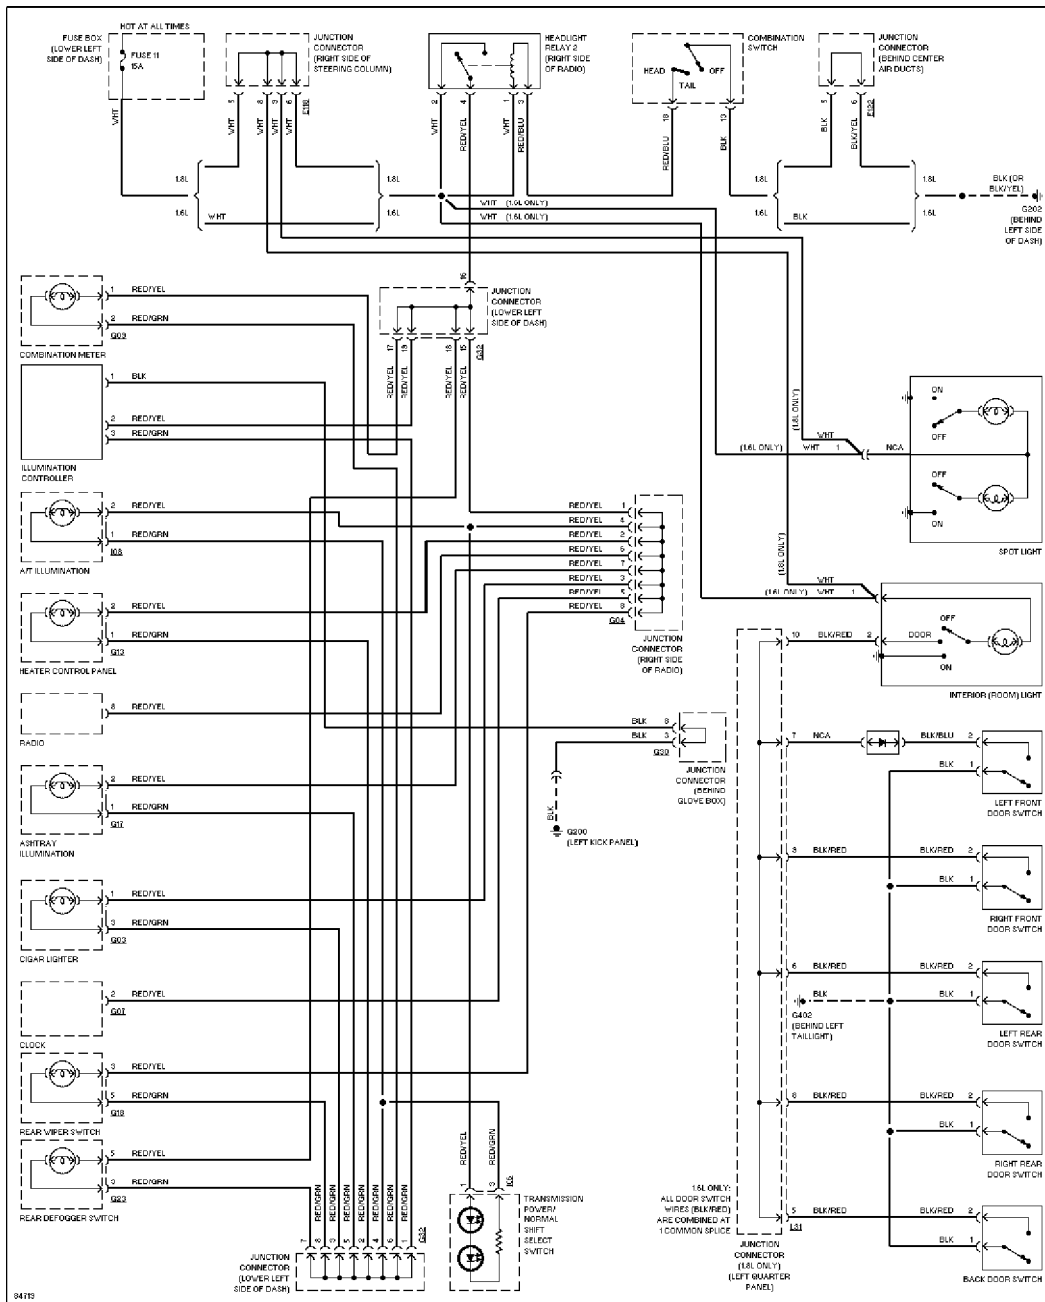

Interior Light Circuit, 4 Door

SYSTEM WIRING DIAGRAMS Article Text (p. 26) 1996 Suzuki Sidekick For saer Nira Sakhalin Russia 693013C

POWER DISTRIBUTION