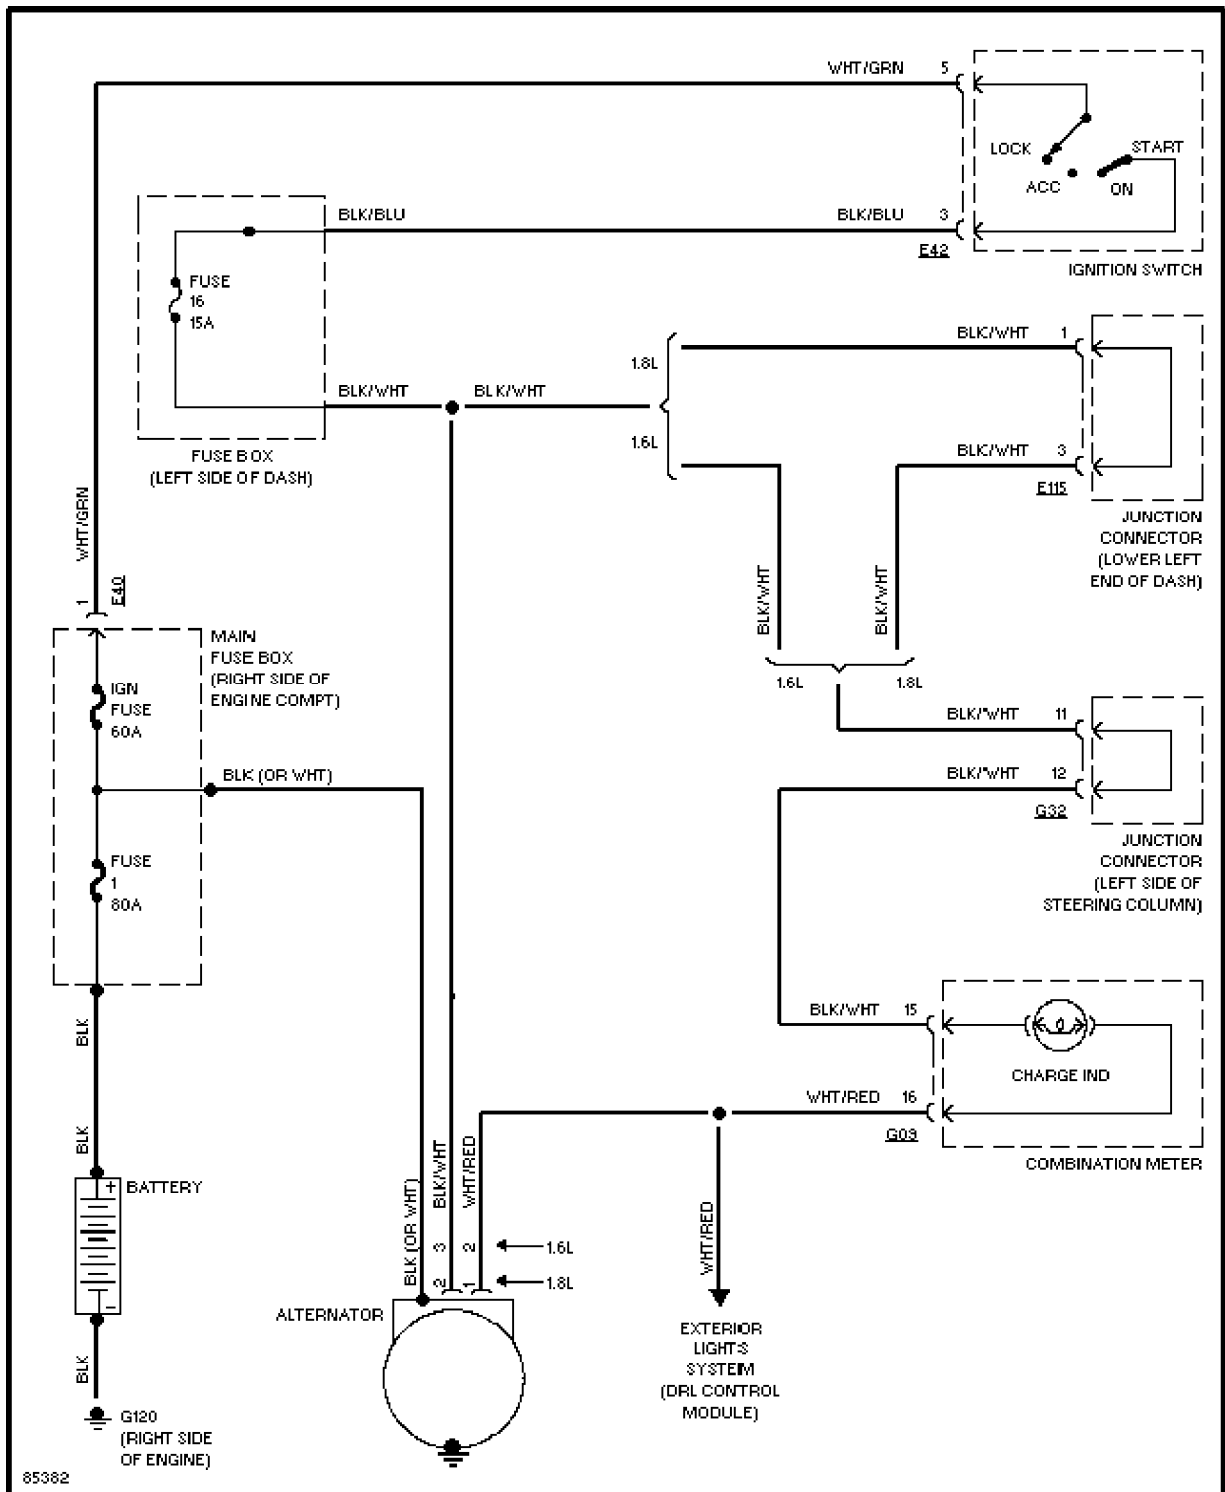

SYSTEM WIR

Shift Interlock Circuit, W/ 3 Speed A/T

Shift Interlock Circuit, W/ 4 Speed A/T

Shift Interlock Circuit, W/ 4 Speed A/T & Cruise Control

STARTING/CHARGING

Charging Circuit

Starting Circuit

SUPPLEMENTAL RESTRAINTS

79926

Supplemental Restraint Circuit

TRANSMISSION

1.6L

1.6L, 3 Speed A/T Circuit

1.8L, Transmission Circuit

WIPER/WASHER

1.6L

1.6L, Front Wiper/Washer Circuit

1.8L, Front Wiper/Washer Circuit

1.8L, Rear Wiper/Washer Circuit

SYSTEM WIRING DIAGRAMS Article Text (p. 46) 1996 Suzuki Sidekick For saer Nira Sakhalin Russia 693013C

END OF ARTICLE