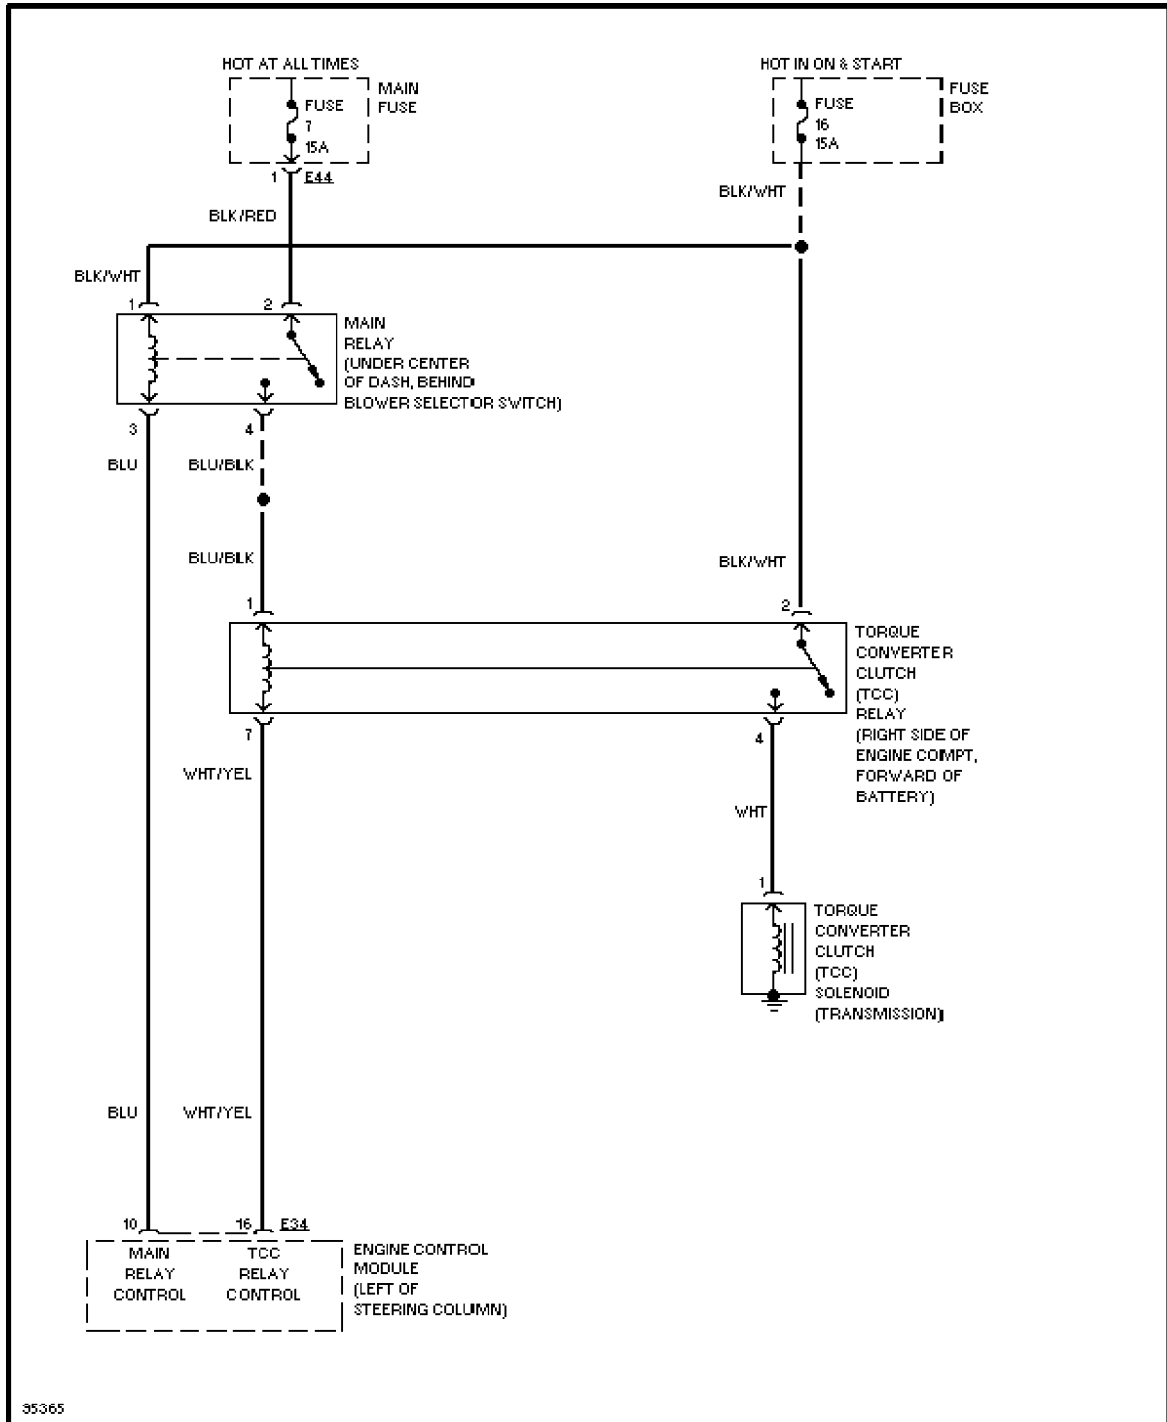

SYSTEM WIR

Shift Interlock Circuit, W/ 3 Speed A/T

Shift Interlock Circuit, W/ 4 Speed A/T

Shift Interlock Circuit, W/ 4 Speed A/T & Cruise Control

STARTING/CHARGING

Charging Circuit

Starting Circuit

SUPPLEMENTAL RESTRAINTS

79926

Supplemental Restraint Circuit

TRANSMISSION

1.6L

1.6L, 3 Speed A/T Circuit

1.8L, Transmission Circuit

WIPER/WASHER

1.6L

1.6L, Front Wiper/Washer Circuit

1.8L, Front Wiper/Washer Circuit

1.8L, Rear Wiper/Washer Circuit

SYSTEM WIRING DIAGRAMS Article Text (p. 46) 1996 Suzuki Sidekick For saer Nira Sakhalin Russia 693013C

END OF ARTICLE