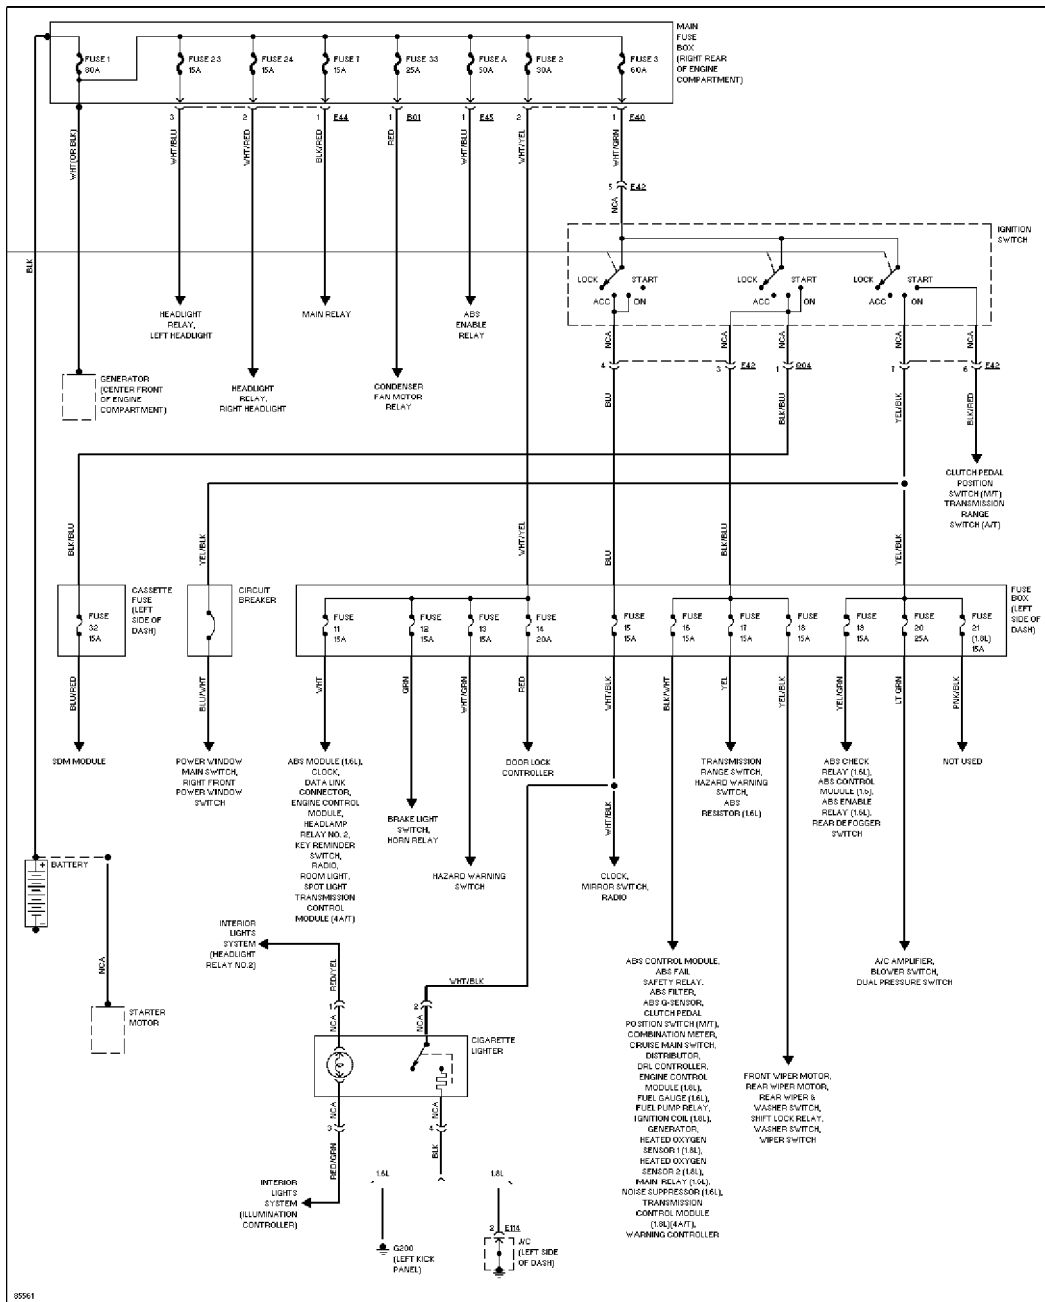

ANTI-LOCK BRAKES

1.6L

Defogger Circuit

ENGINE PERFORMANCE

1.6L

Interior Light Circuit, 2 Door

Interior Light Circuit, 4 Door

SYSTEM WIRING DIAGRAMS Article Text (p. 26) 1996 Suzuki Sidekick For saer Nira Sakhalin Russia 693013C

POWER DISTRIBUTION

Power Distribution Circuit

POWER DOOR LOCKS
SYSTEM WIRING DIAGRAMS Article Text (p. 27) 1996 Suzuki Sidekick For saer Nira Sakhalin Russia 693013C
 1.6L

SYSTEM WIRING
1.6L, Power Door Lock Circuit

79926

Supplemental Restraint Circuit

TRANSMISSION

1.6L

1.6L, 3 Speed A/T Circuit

1.8L, Transmission Circuit

WIPER/WASHER

1.6L

1.6L, Front Wiper/Washer Circuit

1.8L, Front Wiper/Washer Circuit

1.8L, Rear Wiper/Washer Circuit

SYSTEM WIRING DIAGRAMS Article Text (p. 46) 1996 Suzuki Sidekick For saer Nira Sakhalin Russia 693013C

END OF ARTICLE