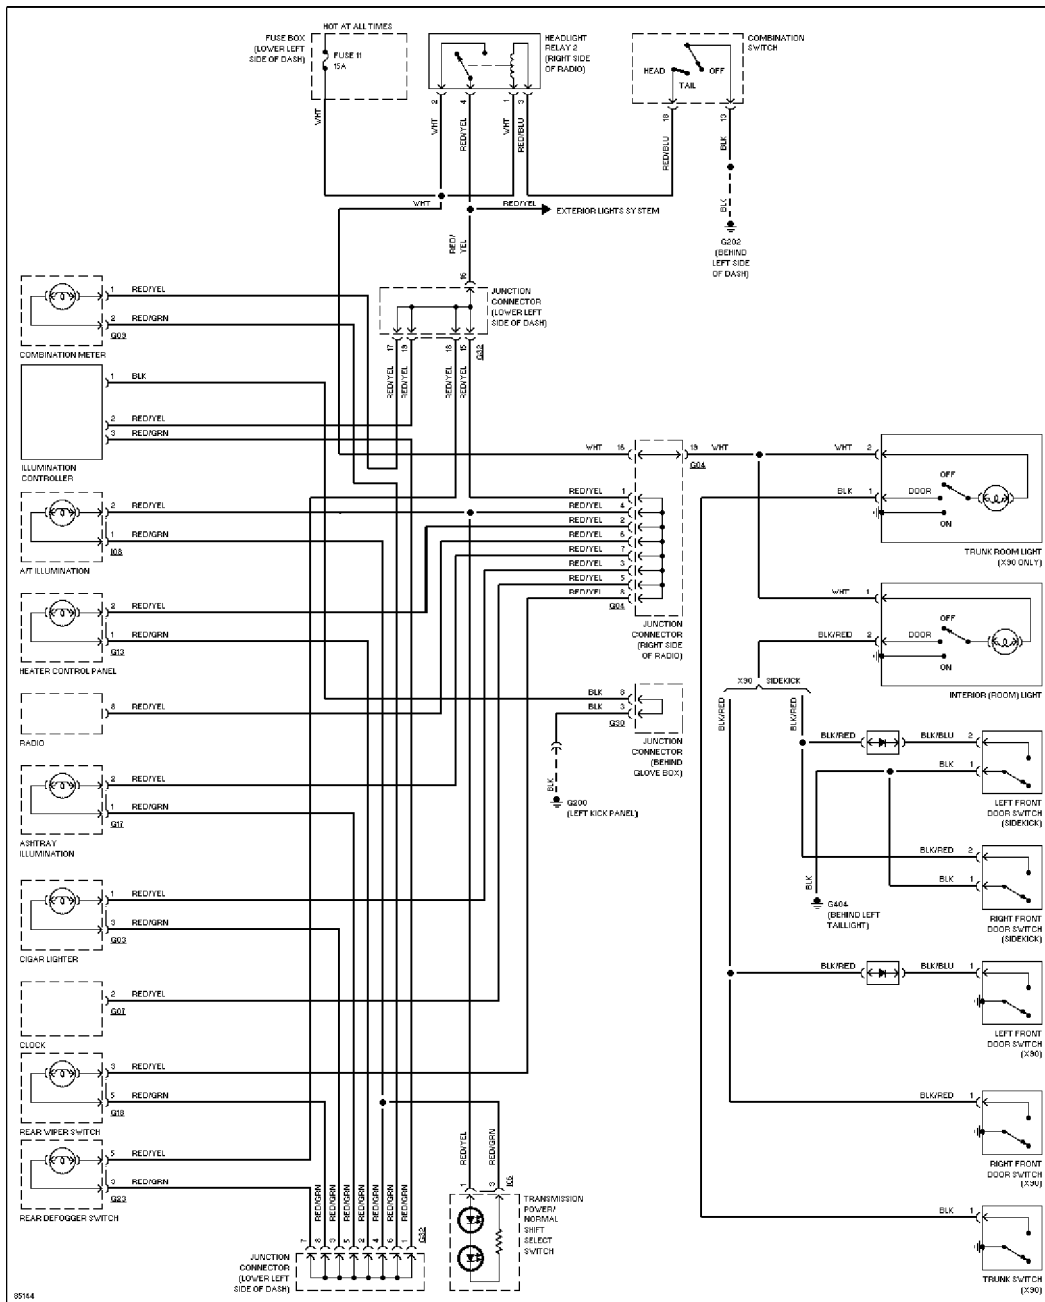

ANTI-LOCK BRAKES

1.6L

Defogger Circuit

ENGINE PERFORMANCE

1.6L

Interior Light Circuit, 2 Door

Interior Light Circuit, 4 Door

SYSTEM WIRING DIAGRAMS Article Text (p. 26) 1996 Suzuki Sidekick For saer Nira Sakhalin Russia 693013C

POWER DISTRIBUTION

Power Distribution Circuit

POWER DOOR LOCKS
SYSTEM WIRING DIAGRAMS Article Text (p. 27) 1996 Suzuki Sidekick For saer Nira Sakhalin Russia 693013C
 1.6L

SYSTEM WIRING
1.6L, Power Door Lock Circuit

79926

Supplemental Restraint Circuit

TRANSMISSION

1.6L

1.6L, 3 Speed A/T Circuit

1.8L, Transmission Circuit

WIPER/WASHER

1.6L

1.6L, Front Wiper/Washer Circuit

1.8L, Front Wiper/Washer Circuit

1.8L, Rear Wiper/Washer Circuit

SYSTEM WIRING DIAGRAMS Article Text (p. 46) 1996 Suzuki Sidekick For saer Nira Sakhalin Russia 693013C

END OF ARTICLE