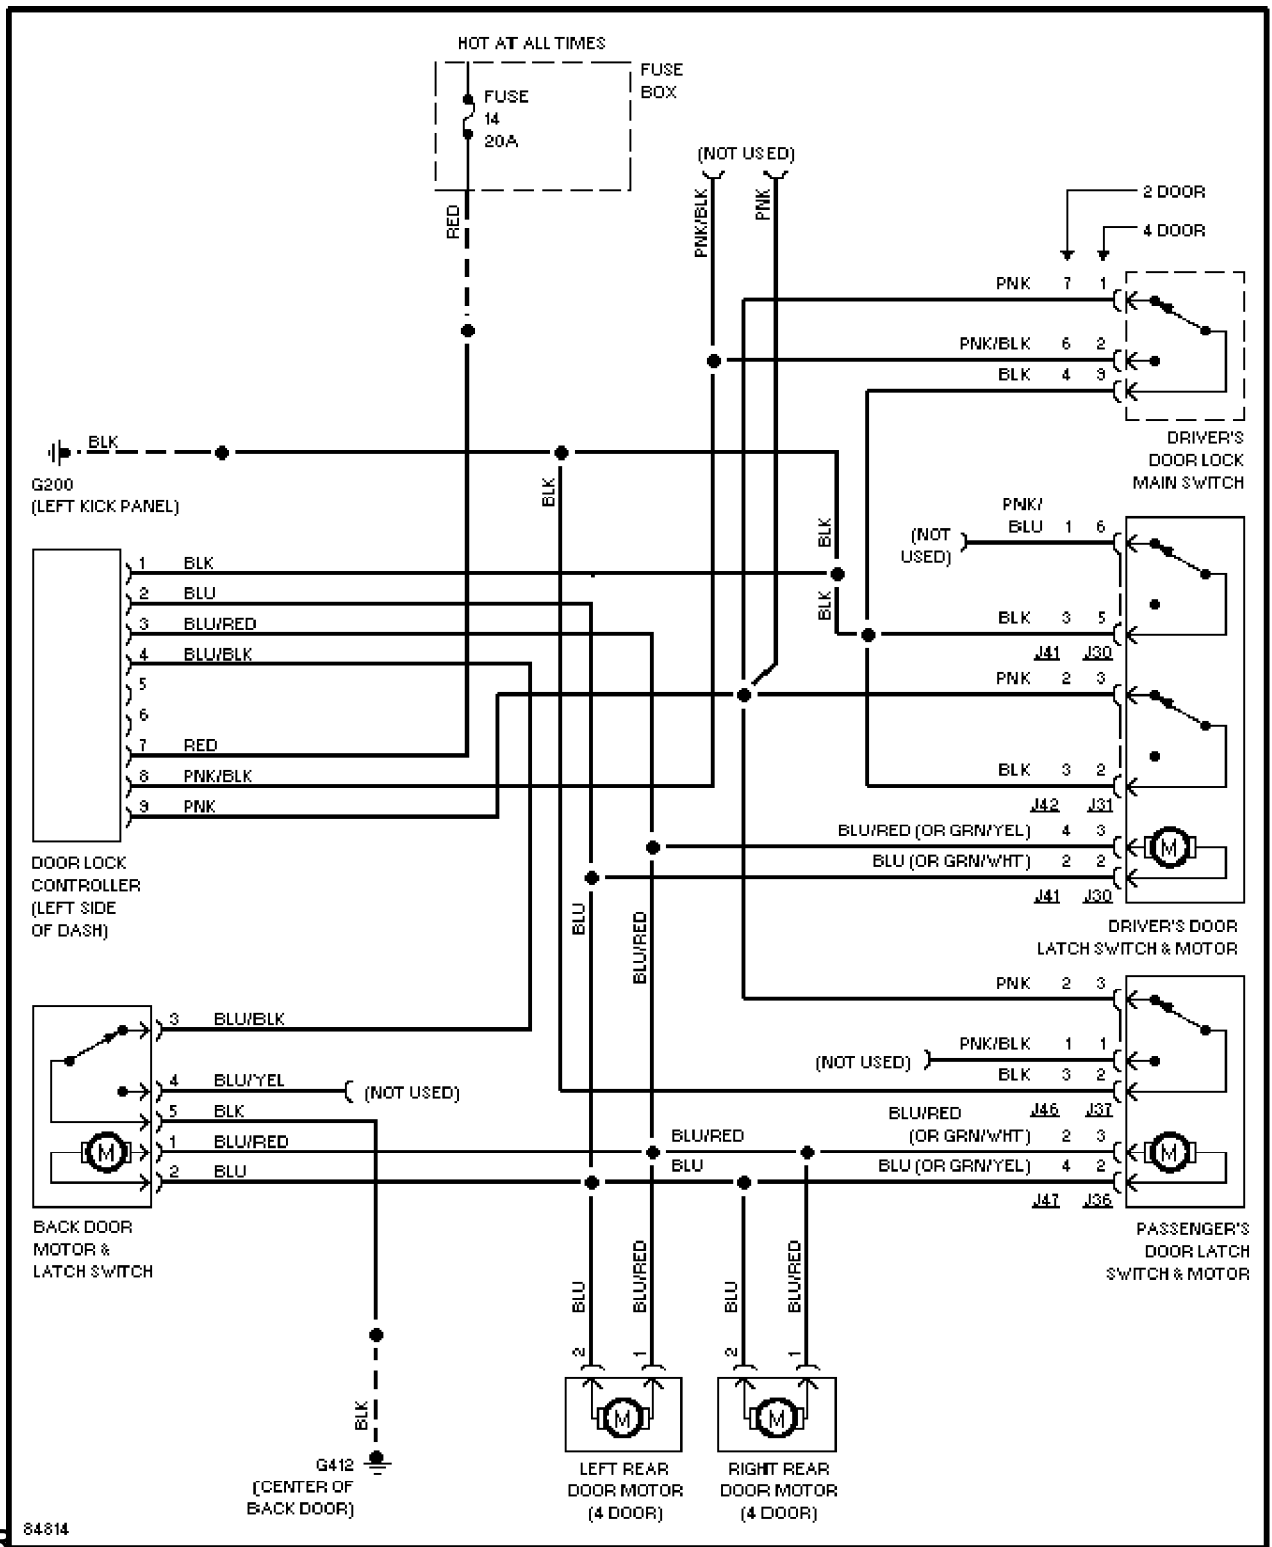

ANTI-LOCK BRAKES

1.6L

Defogger Circuit

ENGINE PERFORMANCE

1.6L

Interior Light Circuit, 2 Door

Interior Light Circuit, 4 Door

SYSTEM WIRING DIAGRAMS Article Text (p. 26) 1996 Suzuki Sidekick For saer Nira Sakhalin Russia 693013C

POWER DISTRIBUTION

Power Distribution Circuit

POWER DOOR LOCKS
SYSTEM WIRING DIAGRAMS Article Text (p. 27) 1996 Suzuki Sidekick For saer Nira Sakhalin Russia 693013C
 1.6L

SYSTEM WIRING
1.6L, Power Door Lock Circuit

79926

Supplemental Restraint Circuit

TRANSMISSION

1.6L

1.6L, 3 Speed A/T Circuit

1.8L, Transmission Circuit

WIPER/WASHER

1.6L

1.6L, Front Wiper/Washer Circuit

1.8L, Front Wiper/Washer Circuit

1.8L, Rear Wiper/Washer Circuit

SYSTEM WIRING DIAGRAMS Article Text (p. 46) 1996 Suzuki Sidekick For saer Nira Sakhalin Russia 693013C

END OF ARTICLE