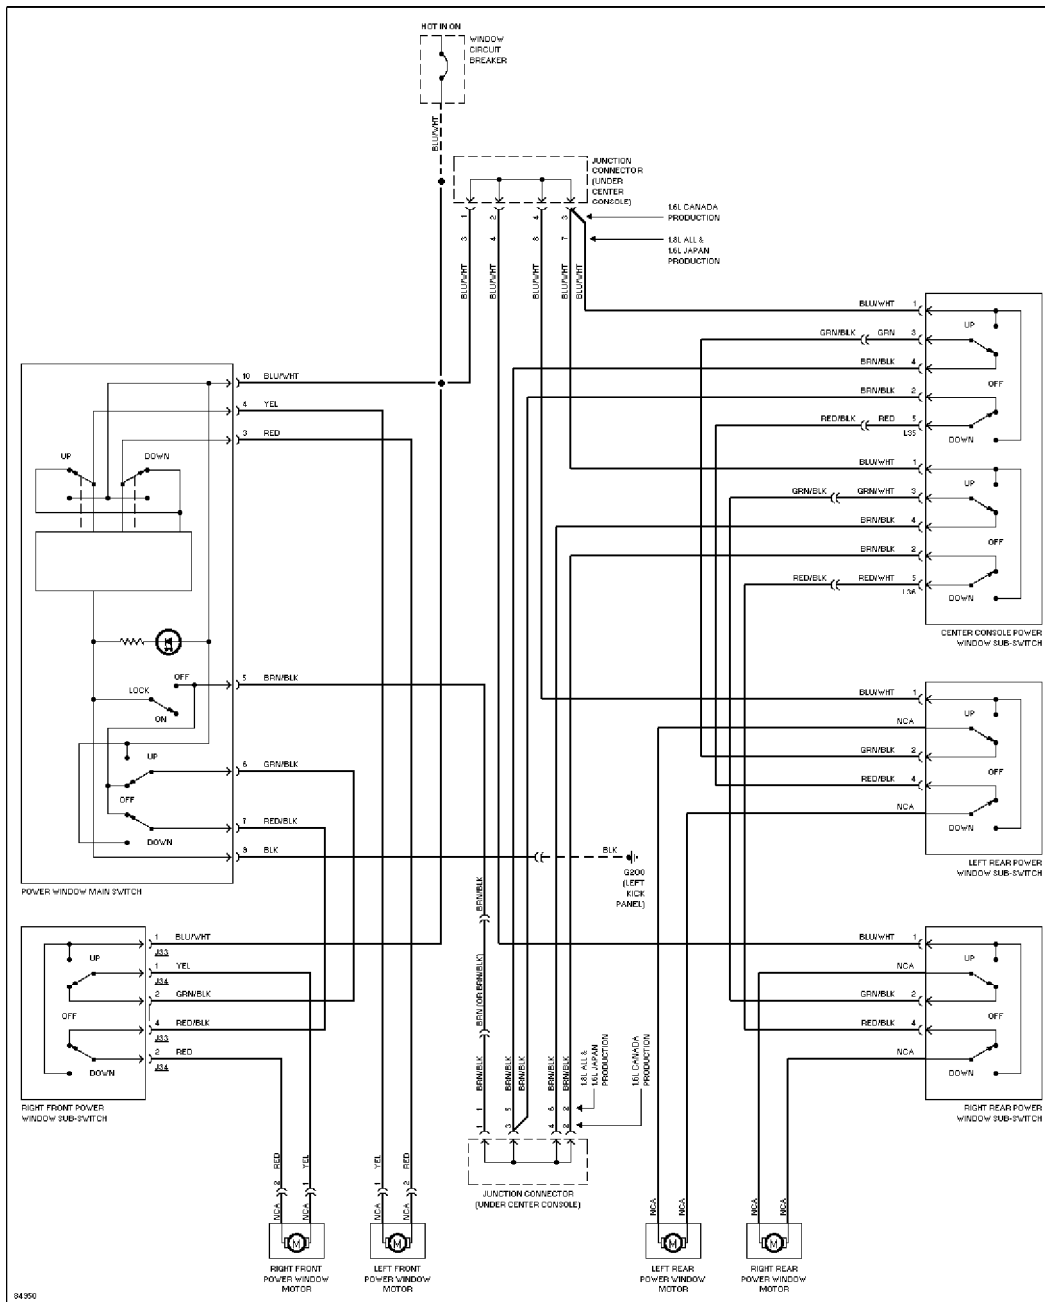

1.8L, Power Door Lock Circuit

POWER MIRRORS

85022

Power Mirror Circuit

POWER WINDOWS

Power Window Circuit, 2 Door

Power Window Circuit, 4 Door

SHIFT INTERLOCKS

SYSTEM WIR

Shift Interlock Circuit, W/ 3 Speed A/T

Shift Interlock Circuit, W/ 4 Speed A/T

Shift Interlock Circuit, W/ 4 Speed A/T & Cruise Control

STARTING/CHARGING

Charging Circuit

Starting Circuit

SUPPLEMENTAL RESTRAINTS

79926

Supplemental Restraint Circuit

TRANSMISSION

1.6L

1.6L, 3 Speed A/T Circuit

1.8L, Transmission Circuit

WIPER/WASHER

1.6L

1.6L, Front Wiper/Washer Circuit

1.8L, Front Wiper/Washer Circuit

1.8L, Rear Wiper/Washer Circuit

SYSTEM WIRING DIAGRAMS Article Text (p. 46) 1996 Suzuki Sidekick For saer Nira Sakhalin Russia 693013C

END OF ARTICLE