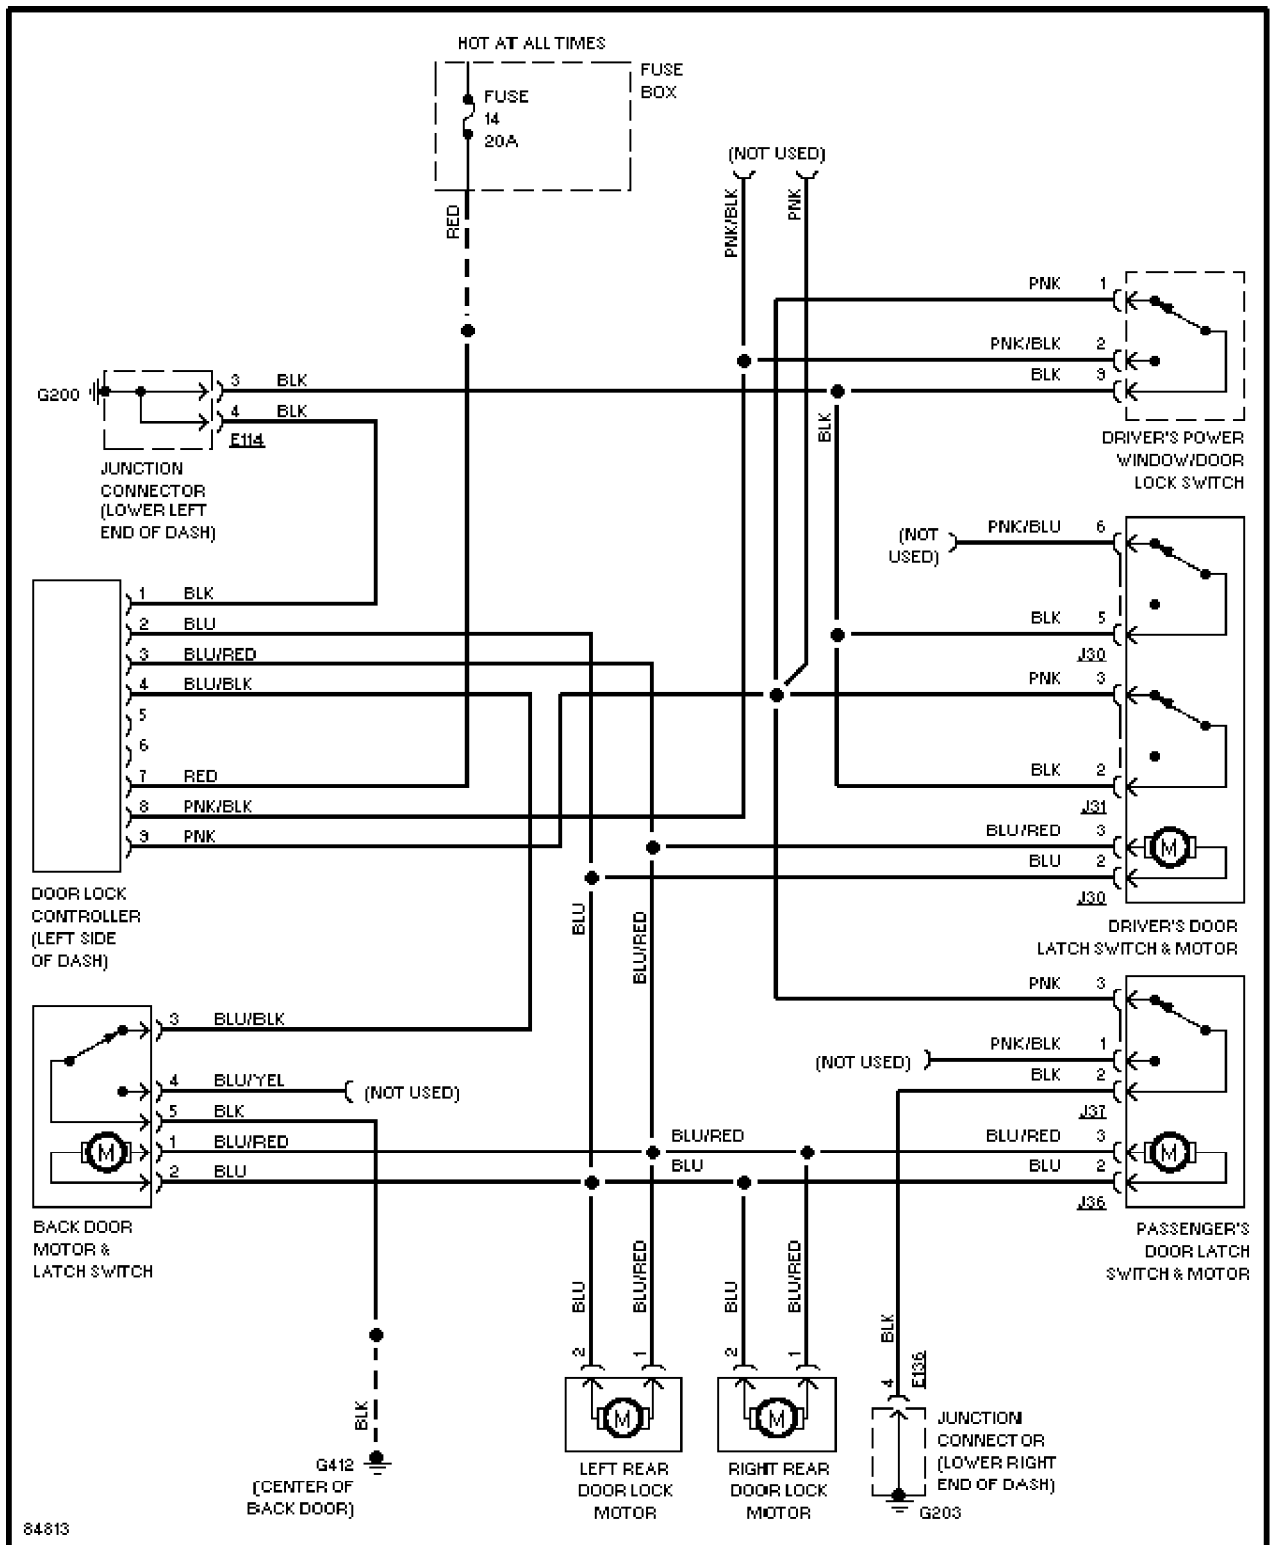

POWER DISTRIBUTION

Power Distribution Circuit

POWER DOOR LOCKS
SYSTEM WIRING DIAGRAMS Article Text (p. 27) 1996 Suzuki Sidekick For saer Nira Sakhalin Russia 693013C
 1.6L

SYSTEM WIRING
1.6L, Power Door Lock Circuit

SYSTEM WIR

Shift Interlock Circuit, W/ 3 Speed A/T

Shift Interlock Circuit, W/ 4 Speed A/T

Shift Interlock Circuit, W/ 4 Speed A/T & Cruise Control

STARTING/CHARGING

Charging Circuit

Starting Circuit

SUPPLEMENTAL RESTRAINTS

79926

Supplemental Restraint Circuit

TRANSMISSION

1.6L

1.6L, 3 Speed A/T Circuit

1.8L, Transmission Circuit

WIPER/WASHER

1.6L