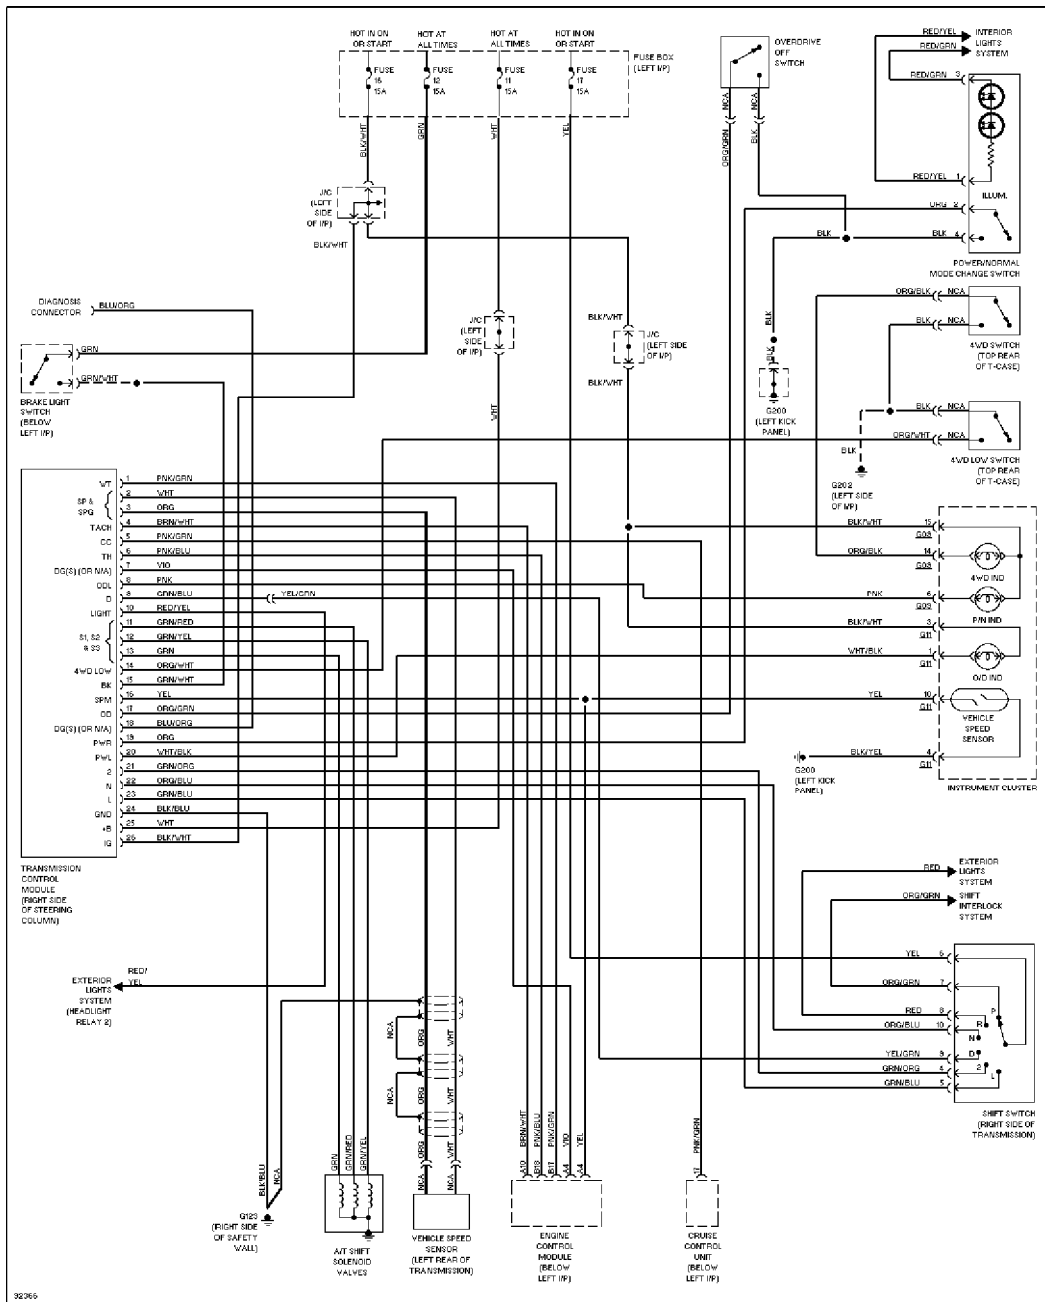

SYSTEM WIR

Shift Interlock Circuit, W/ 3 Speed A/T

Shift Interlock Circuit, W/ 4 Speed A/T

Shift Interlock Circuit, W/ 4 Speed A/T & Cruise Control

STARTING/CHARGING

Charging Circuit

Starting Circuit

SUPPLEMENTAL RESTRAINTS

79926

Supplemental Restraint Circuit

TRANSMISSION

1.6L

1.6L, 3 Speed A/T Circuit

1.8L, Transmission Circuit

WIPER/WASHER

1.6L

1.6L, Front Wiper/Washer Circuit

1.8L, Front Wiper/Washer Circuit

1.8L, Rear Wiper/Washer Circuit

SYSTEM WIRING DIAGRAMS Article Text (p. 46) 1996 Suzuki Sidekick For saer Nira Sakhalin Russia 693013C

END OF ARTICLE