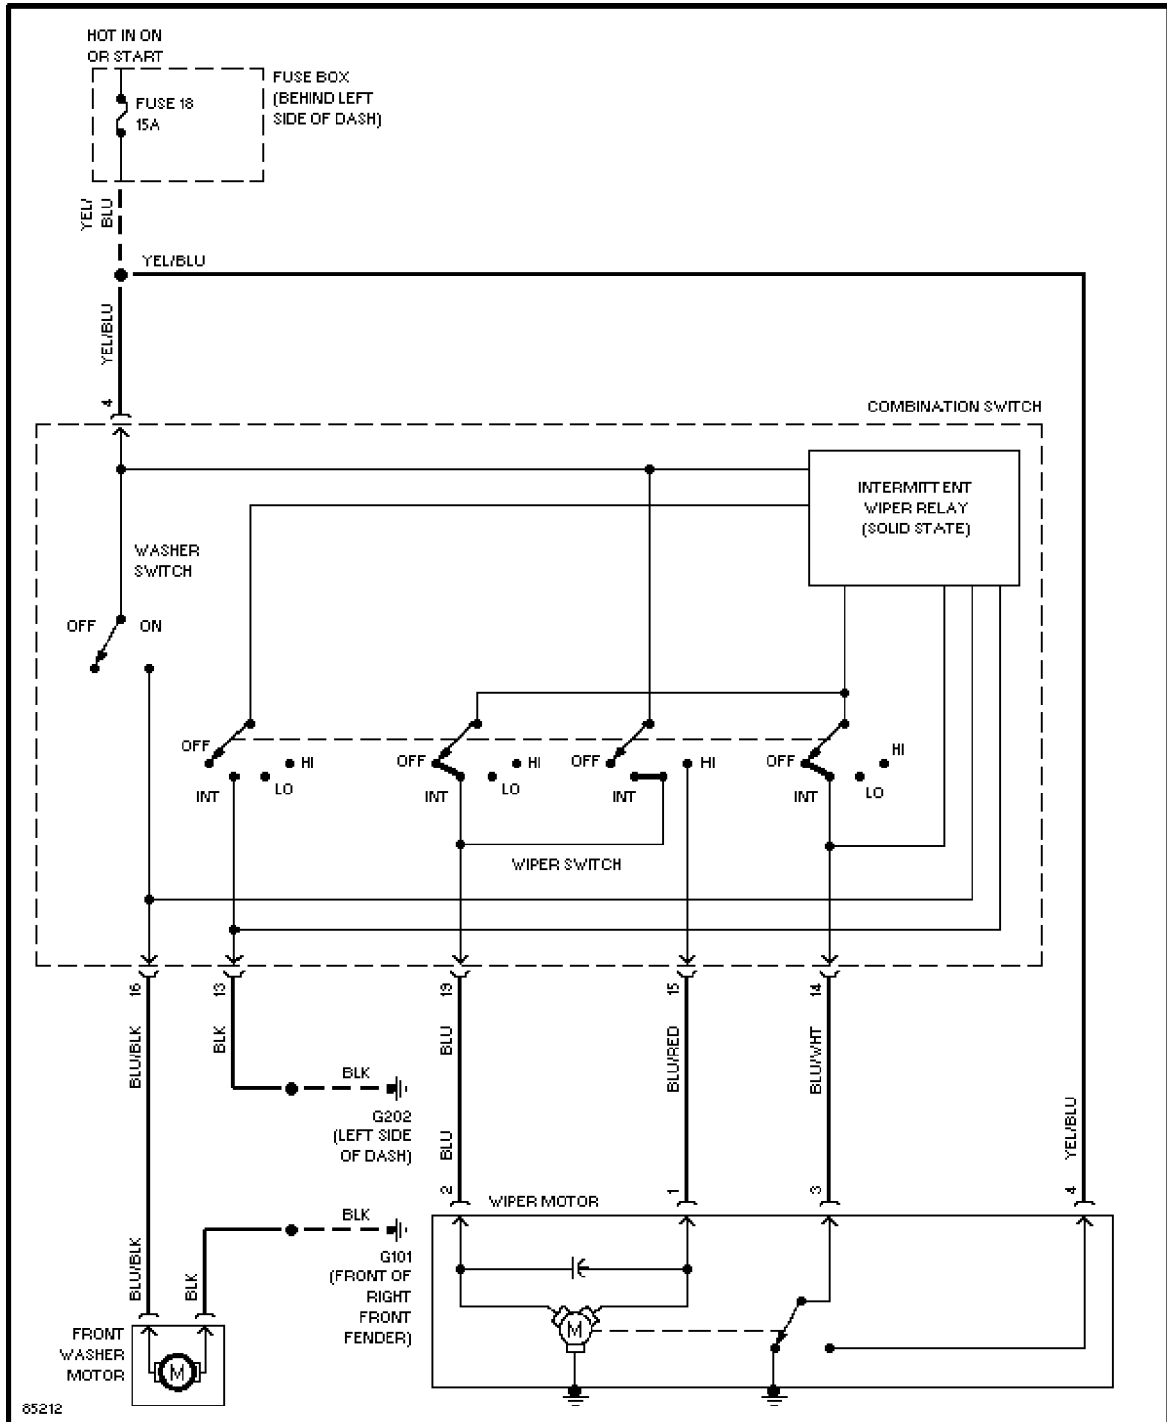

79926

Supplemental Restraint Circuit

TRANSMISSION

1.6L

1.6L, 3 Speed A/T Circuit

1.8L, Transmission Circuit

WIPER/WASHER

1.6L

1.6L, Front Wiper/Washer Circuit

1.8L, Front Wiper/Washer Circuit

1.8L, Rear Wiper/Washer Circuit

SYSTEM WIRING DIAGRAMS Article Text (p. 46) 1996 Suzuki Sidekick For saer Nira Sakhalin Russia 693013C

END OF ARTICLE