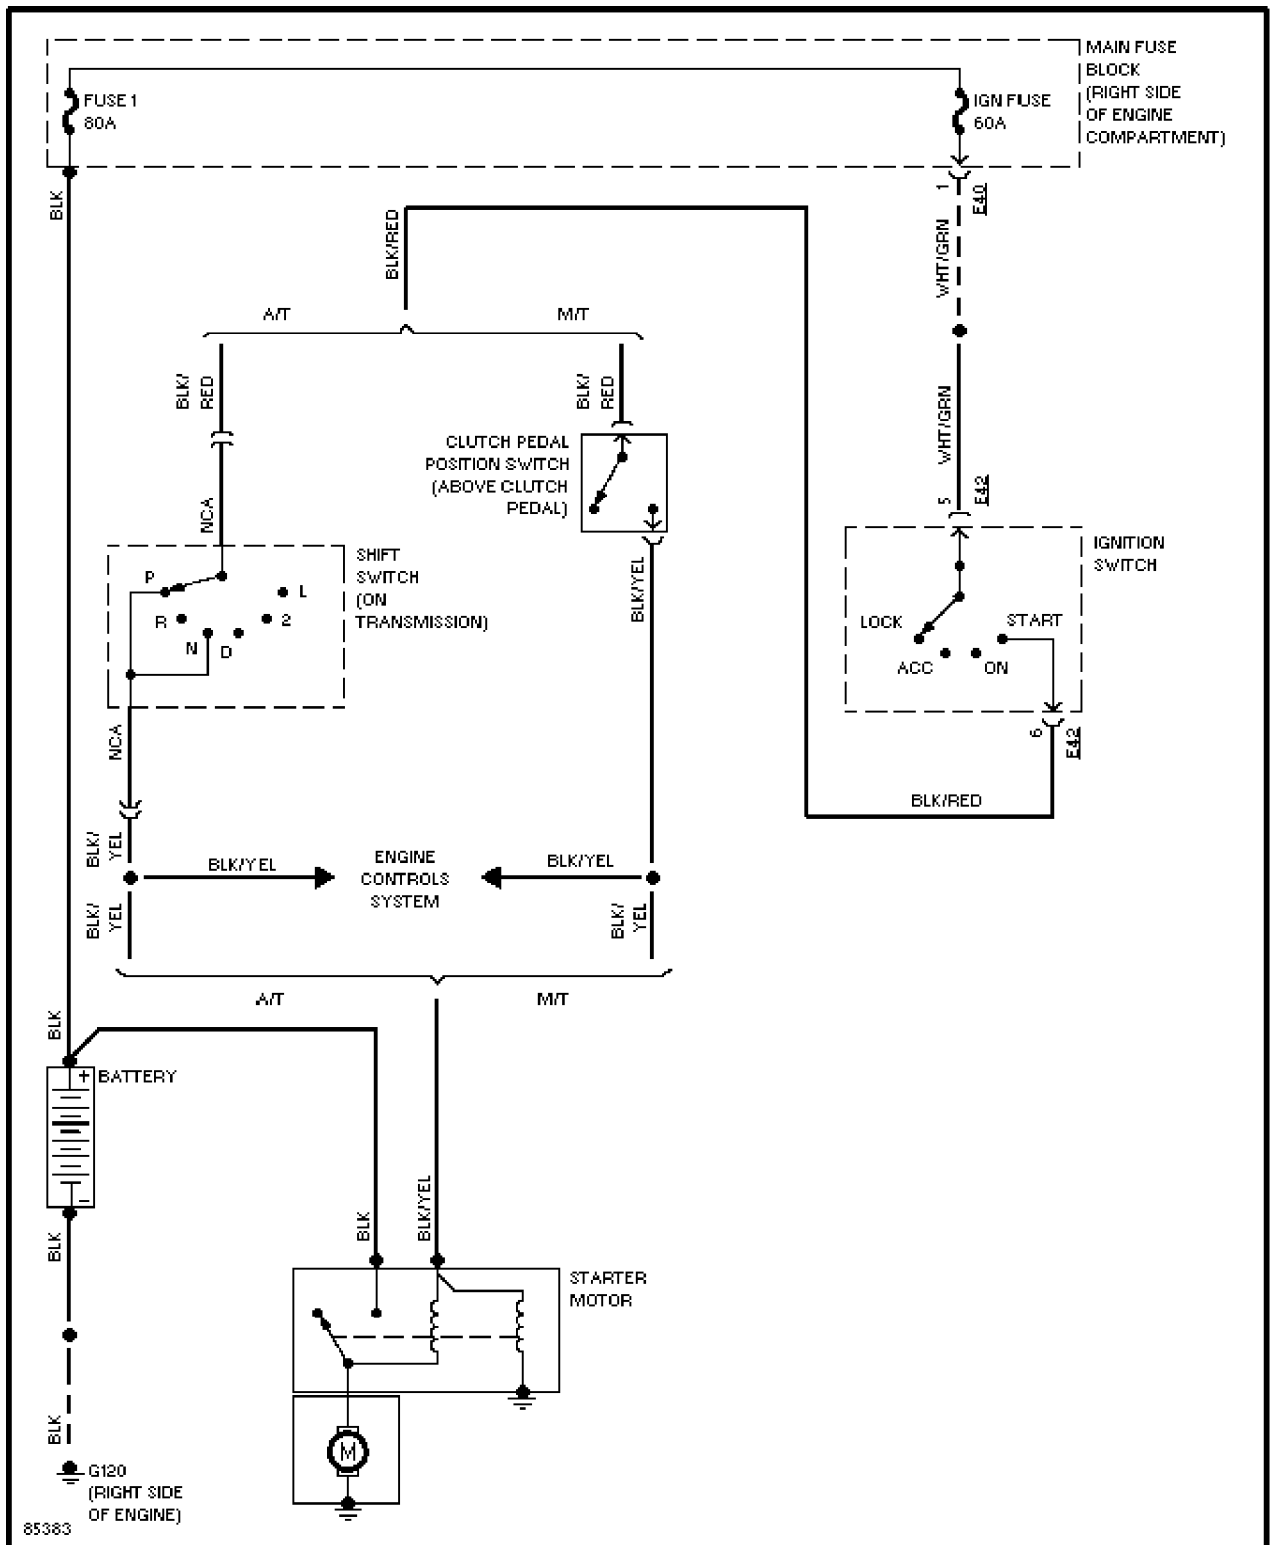

SYSTEM WIR

Shift Interlock Circuit, W/ 3 Speed A/T

Shift Interlock Circuit, W/ 4 Speed A/T

Shift Interlock Circuit, W/ 4 Speed A/T & Cruise Control

STARTING/CHARGING

Charging Circuit

Starting Circuit

SUPPLEMENTAL RESTRAINTS

79926

Supplemental Restraint Circuit

TRANSMISSION

1.6L

1.6L, 3 Speed A/T Circuit

1.8L, Transmission Circuit

WIPER/WASHER

1.6L