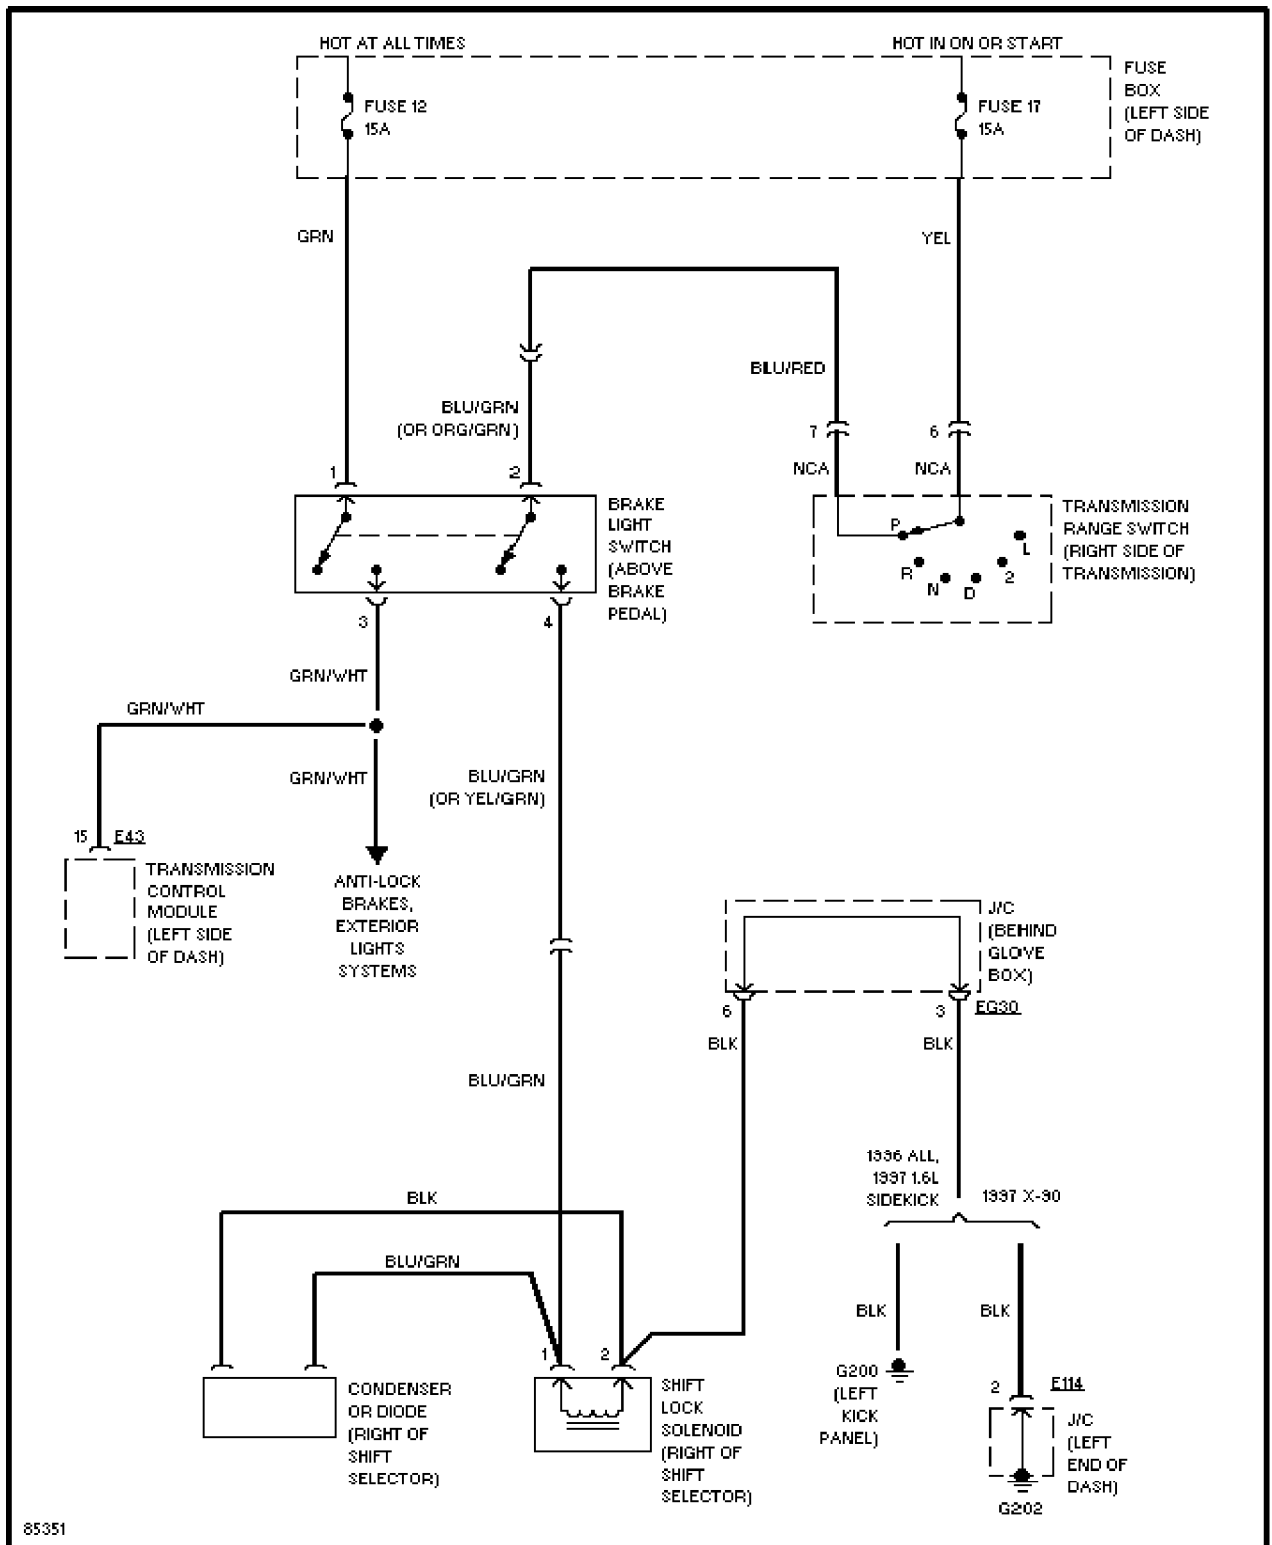

1.8L, Power Door Lock Circuit

POWER MIRRORS

85022

Power Mirror Circuit

POWER WINDOWS

Power Window Circuit, 2 Door

Power Window Circuit, 4 Door

SHIFT INTERLOCKS

SYSTEM WIR

Shift Interlock Circuit, W/ 3 Speed A/T

Shift Interlock Circuit, W/ 4 Speed A/T

Shift Interlock Circuit, W/ 4 Speed A/T & Cruise Control

STARTING/CHARGING

Charging Circuit

Starting Circuit

SUPPLEMENTAL RESTRAINTS

79926

Supplemental Restraint Circuit

TRANSMISSION

1.6L

1.6L, 3 Speed A/T Circuit

1.8L, Transmission Circuit

WIPER/WASHER

1.6L