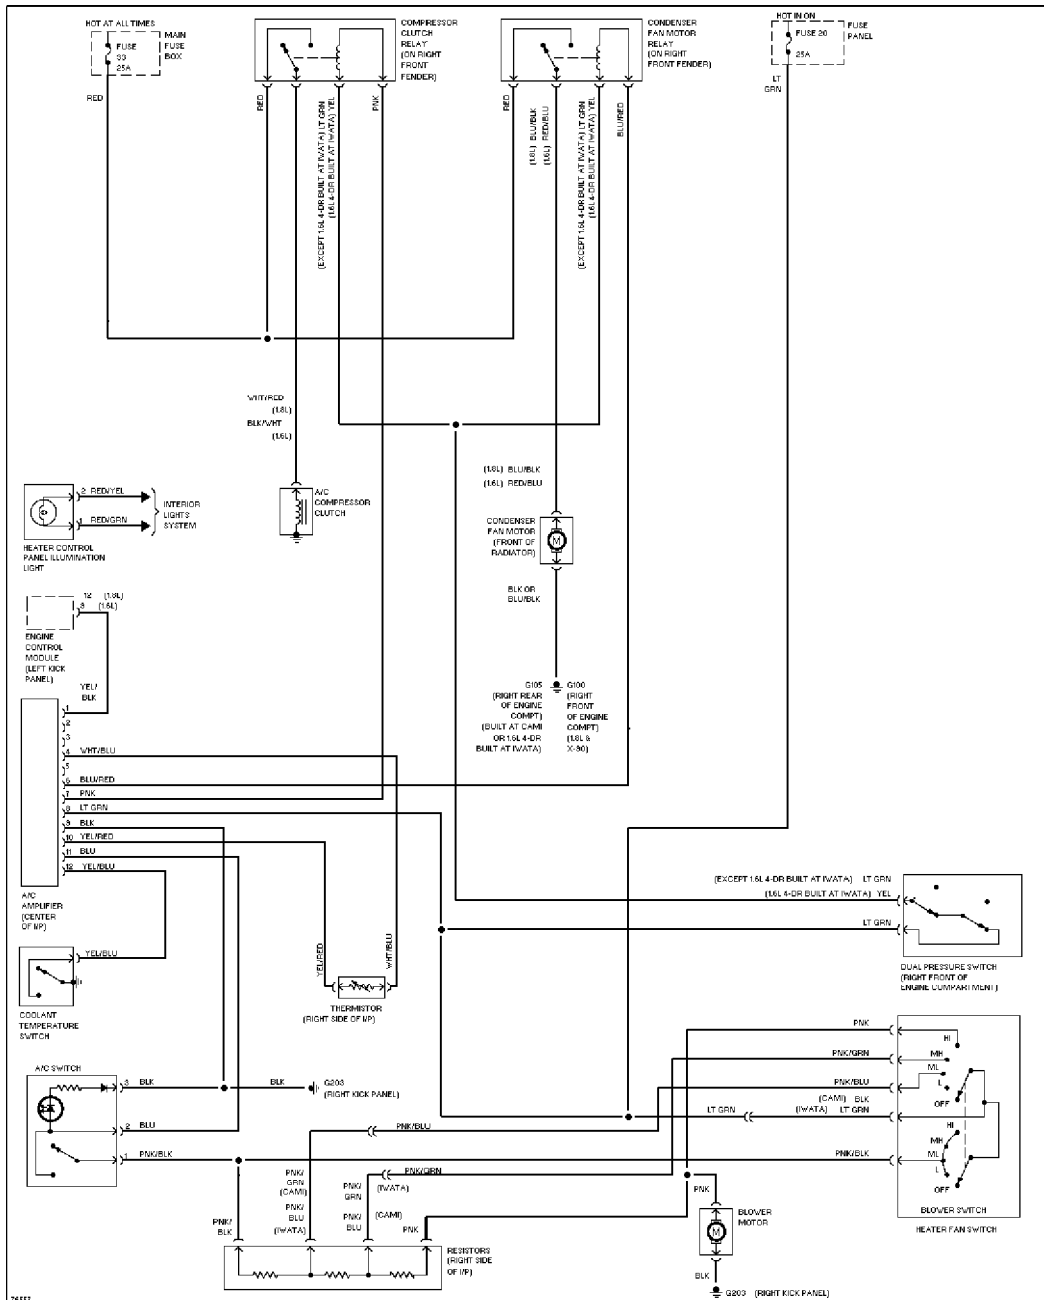

SYSTEM WIRING DIAGRAMS

Article Text

1996 Suzuki Sidekick

ARTICLE BEGINNING

1996 System Wiring Diagrams Suzuki - Sidekick

AIR CONDITIONING

A/C Circuit

Heater Circuit

POWER DISTRIBUTION

Power Distribution Circuit

POWER DOOR LOCKS
SYSTEM WIRING DIAGRAMS Article Text (p. 27) 1996 Suzuki Sidekick For saer Nira Sakhalin Russia 693013C
 1.6L

SYSTEM WIRING
1.6L, Power Door Lock Circuit

79926

Supplemental Restraint Circuit

TRANSMISSION

1.6L

1.6L, 3 Speed A/T Circuit

1.8L, Transmission Circuit

WIPER/WASHER

1.6L

1.6L, Front Wiper/Washer Circuit

1.8L, Front Wiper/Washer Circuit

1.8L, Rear Wiper/Washer Circuit

SYSTEM WIRING DIAGRAMS Article Text (p. 46) 1996 Suzuki Sidekick For saer Nira Sakhalin Russia 693013C

END OF ARTICLE