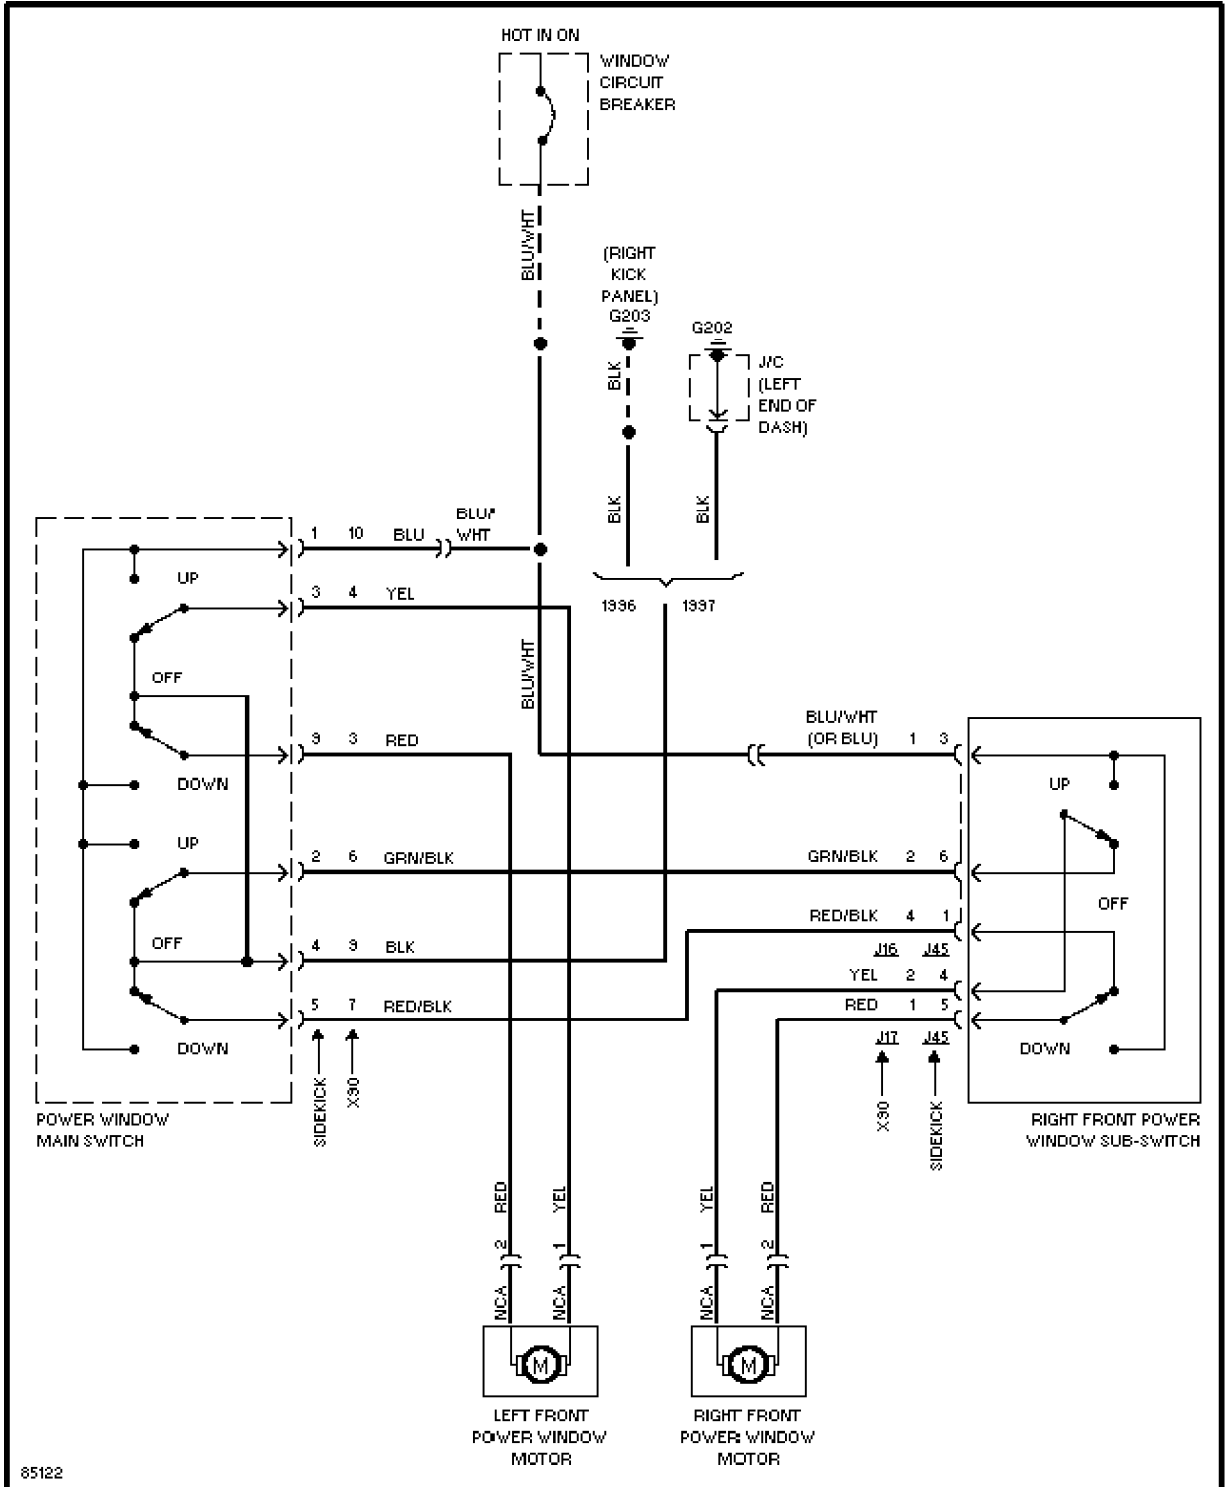

1.8L, Power Door Lock Circuit

POWER MIRRORS

85022

Power Mirror Circuit

POWER WINDOWS

Power Window Circuit, 2 Door

Power Window Circuit, 4 Door

SHIFT INTERLOCKS

SYSTEM WIR

Shift Interlock Circuit, W/ 3 Speed A/T

Shift Interlock Circuit, W/ 4 Speed A/T

Shift Interlock Circuit, W/ 4 Speed A/T & Cruise Control

STARTING/CHARGING

Charging Circuit

Starting Circuit

SUPPLEMENTAL RESTRAINTS

79926

Supplemental Restraint Circuit

TRANSMISSION

1.6L

1.6L, 3 Speed A/T Circuit

1.8L, Transmission Circuit

WIPER/WASHER

1.6L