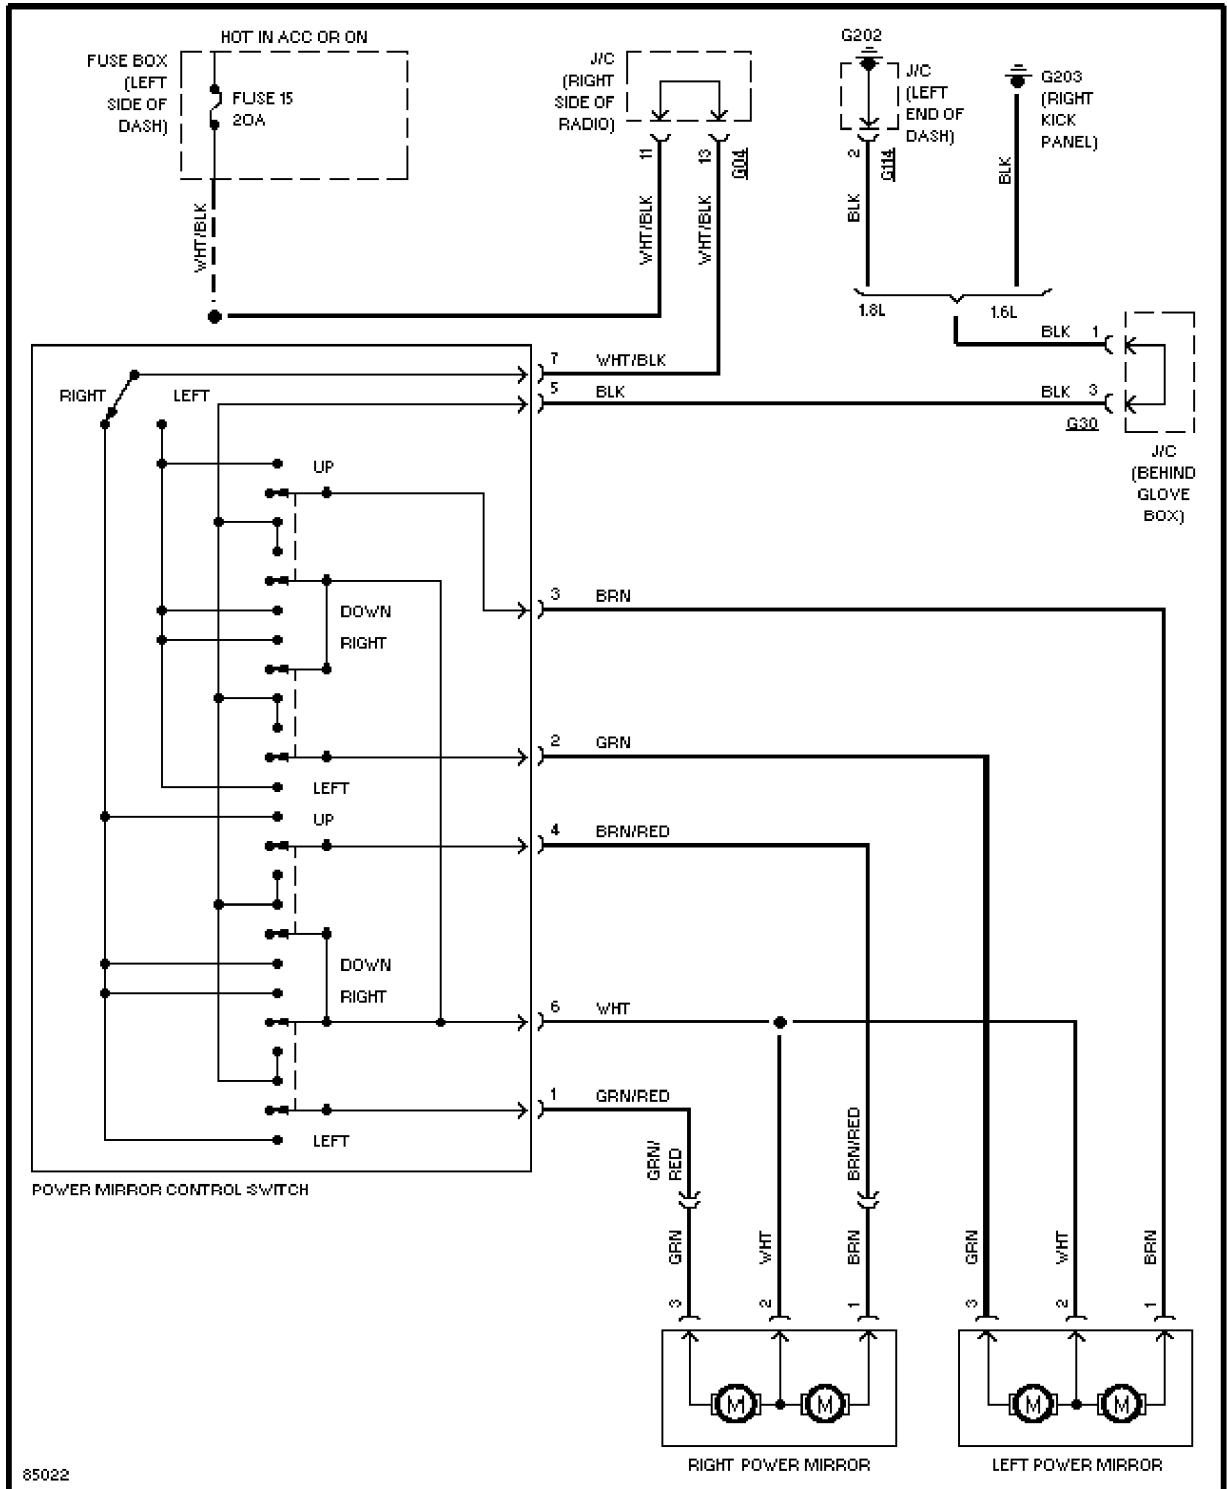

POWER MIRRORS

85022

Power Mirror Circuit