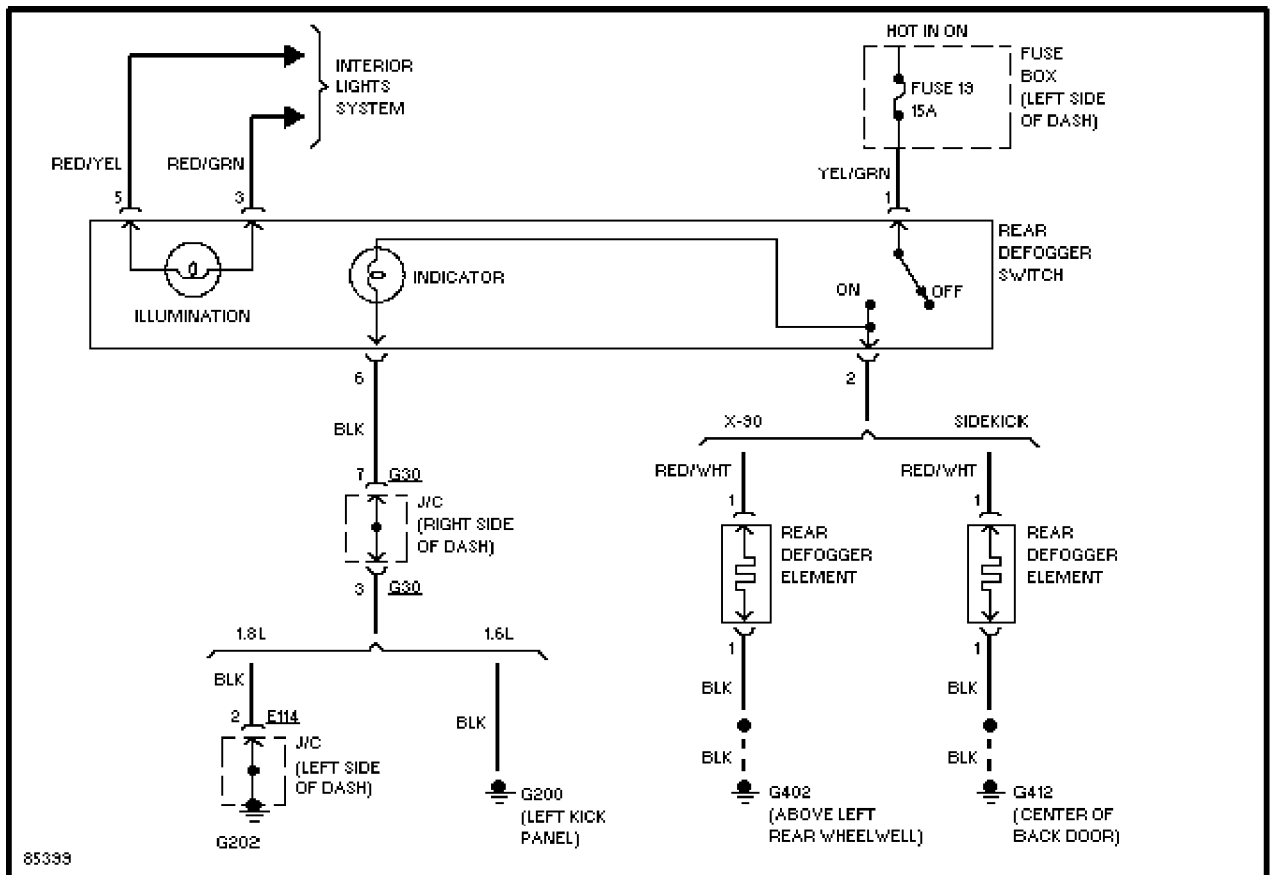

Defogger Circuit

ENGINE PERFORMANCE

1.6L