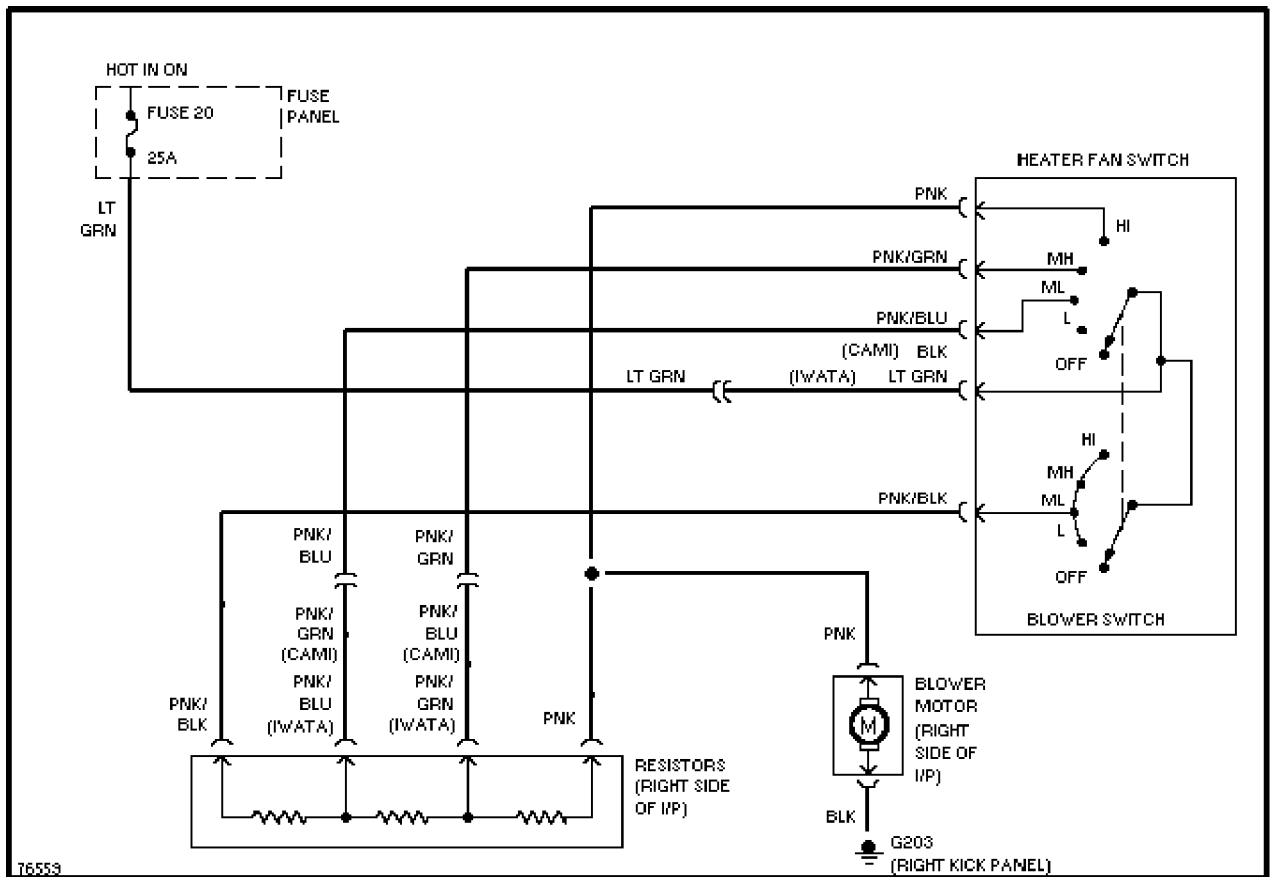

SYSTEM WIRING DIAGRAMS

Article Text

1996 Suzuki Sidekick

ARTICLE BEGINNING

1996 System Wiring Diagrams Suzuki - Sidekick

AIR CONDITIONING

A/C Circuit

Heater Circuit

ANTI-LOCK BRAKES

1.6L

Defogger Circuit

ENGINE PERFORMANCE

1.6L

Interior Light Circuit, 2 Door

Interior Light Circuit, 4 Door

SYSTEM WIRING DIAGRAMS Article Text (p. 26) 1996 Suzuki Sidekick For saer Nira Sakhalin Russia 693013C

POWER DISTRIBUTION

Power Distribution Circuit

POWER DOOR LOCKS
SYSTEM WIRING DIAGRAMS Article Text (p. 27) 1996 Suzuki Sidekick For saer Nira Sakhalin Russia 693013C
 1.6L

SYSTEM WIRING
1.6L, Power Door Lock Circuit

79926

Supplemental Restraint Circuit

TRANSMISSION

1.6L

1.6L, 3 Speed A/T Circuit

1.8L, Transmission Circuit

WIPER/WASHER

1.6L