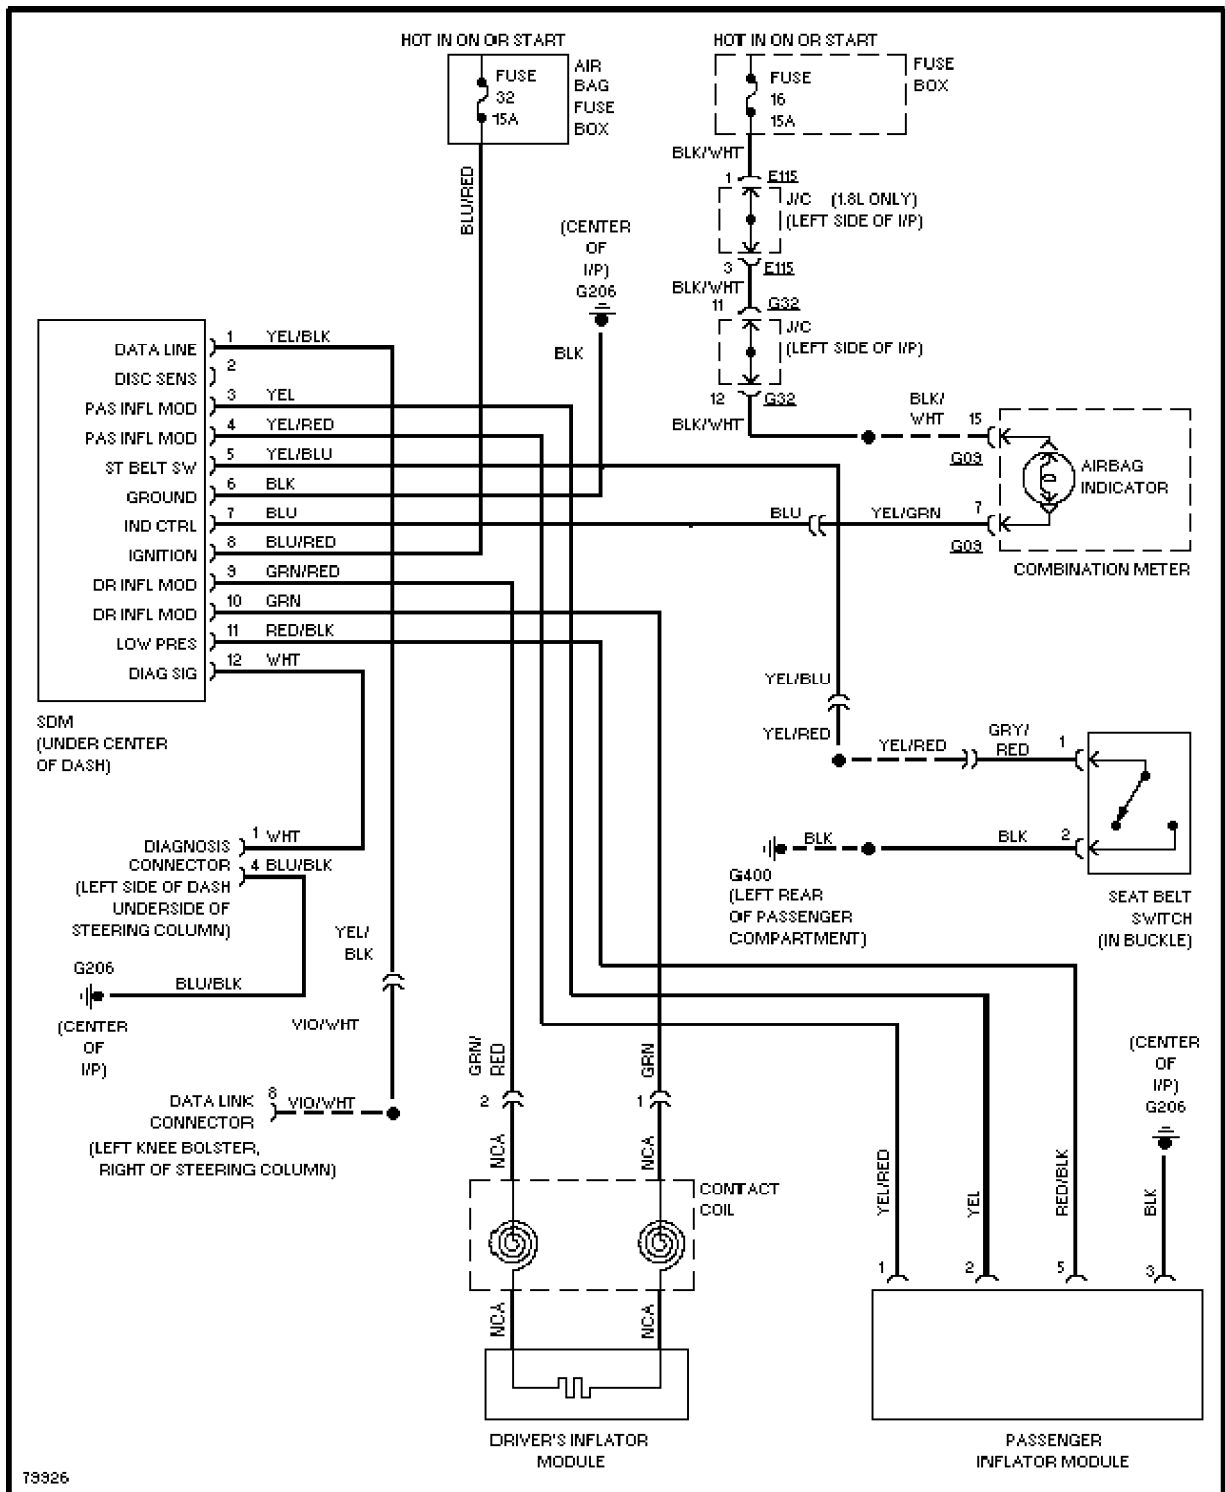

SYSTEM WIR

Shift Interlock Circuit, W/ 3 Speed A/T

Shift Interlock Circuit, W/ 4 Speed A/T

Shift Interlock Circuit, W/ 4 Speed A/T & Cruise Control

STARTING/CHARGING

Charging Circuit

Starting Circuit

SUPPLEMENTAL RESTRAINTS

79926

Supplemental Restraint Circuit

TRANSMISSION

1.6L

1.6L, 3 Speed A/T Circuit

1.8L, Transmission Circuit

WIPER/WASHER

1.6L

1.6L, Front Wiper/Washer Circuit

1.8L, Front Wiper/Washer Circuit

1.8L, Rear Wiper/Washer Circuit

SYSTEM WIRING DIAGRAMS Article Text (p. 46) 1996 Suzuki Sidekick For saer Nira Sakhalin Russia 693013C

END OF ARTICLE