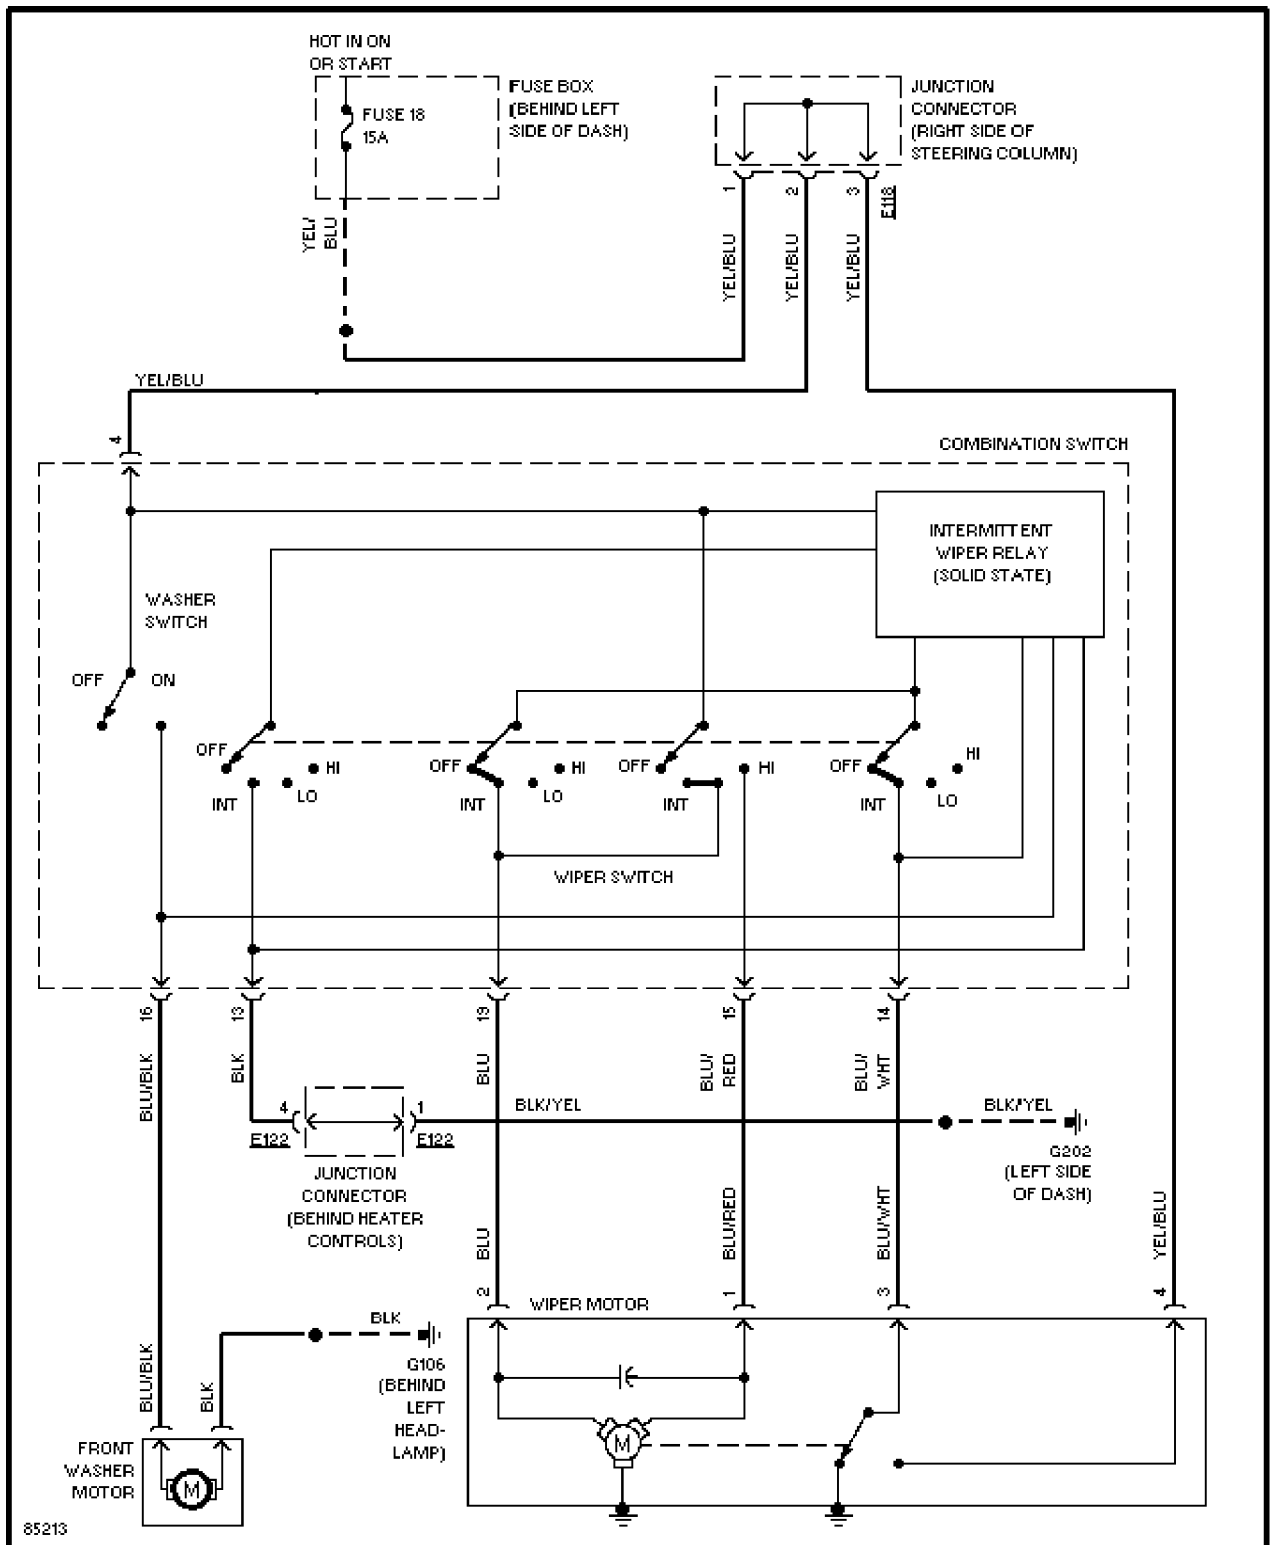

SYSTEM WIR

Shift Interlock Circuit, W/ 3 Speed A/T

Shift Interlock Circuit, W/ 4 Speed A/T

Shift Interlock Circuit, W/ 4 Speed A/T & Cruise Control

STARTING/CHARGING

Charging Circuit

Starting Circuit

SUPPLEMENTAL RESTRAINTS

79926

Supplemental Restraint Circuit

TRANSMISSION

1.6L

1.6L, 3 Speed A/T Circuit

1.8L, Transmission Circuit

WIPER/WASHER

1.6L

1.6L, Front Wiper/Washer Circuit

1.8L, Front Wiper/Washer Circuit

1.8L, Rear Wiper/Washer Circuit

SYSTEM WIRING DIAGRAMS Article Text (p. 46) 1996 Suzuki Sidekick For saer Nira Sakhalin Russia 693013C

END OF ARTICLE