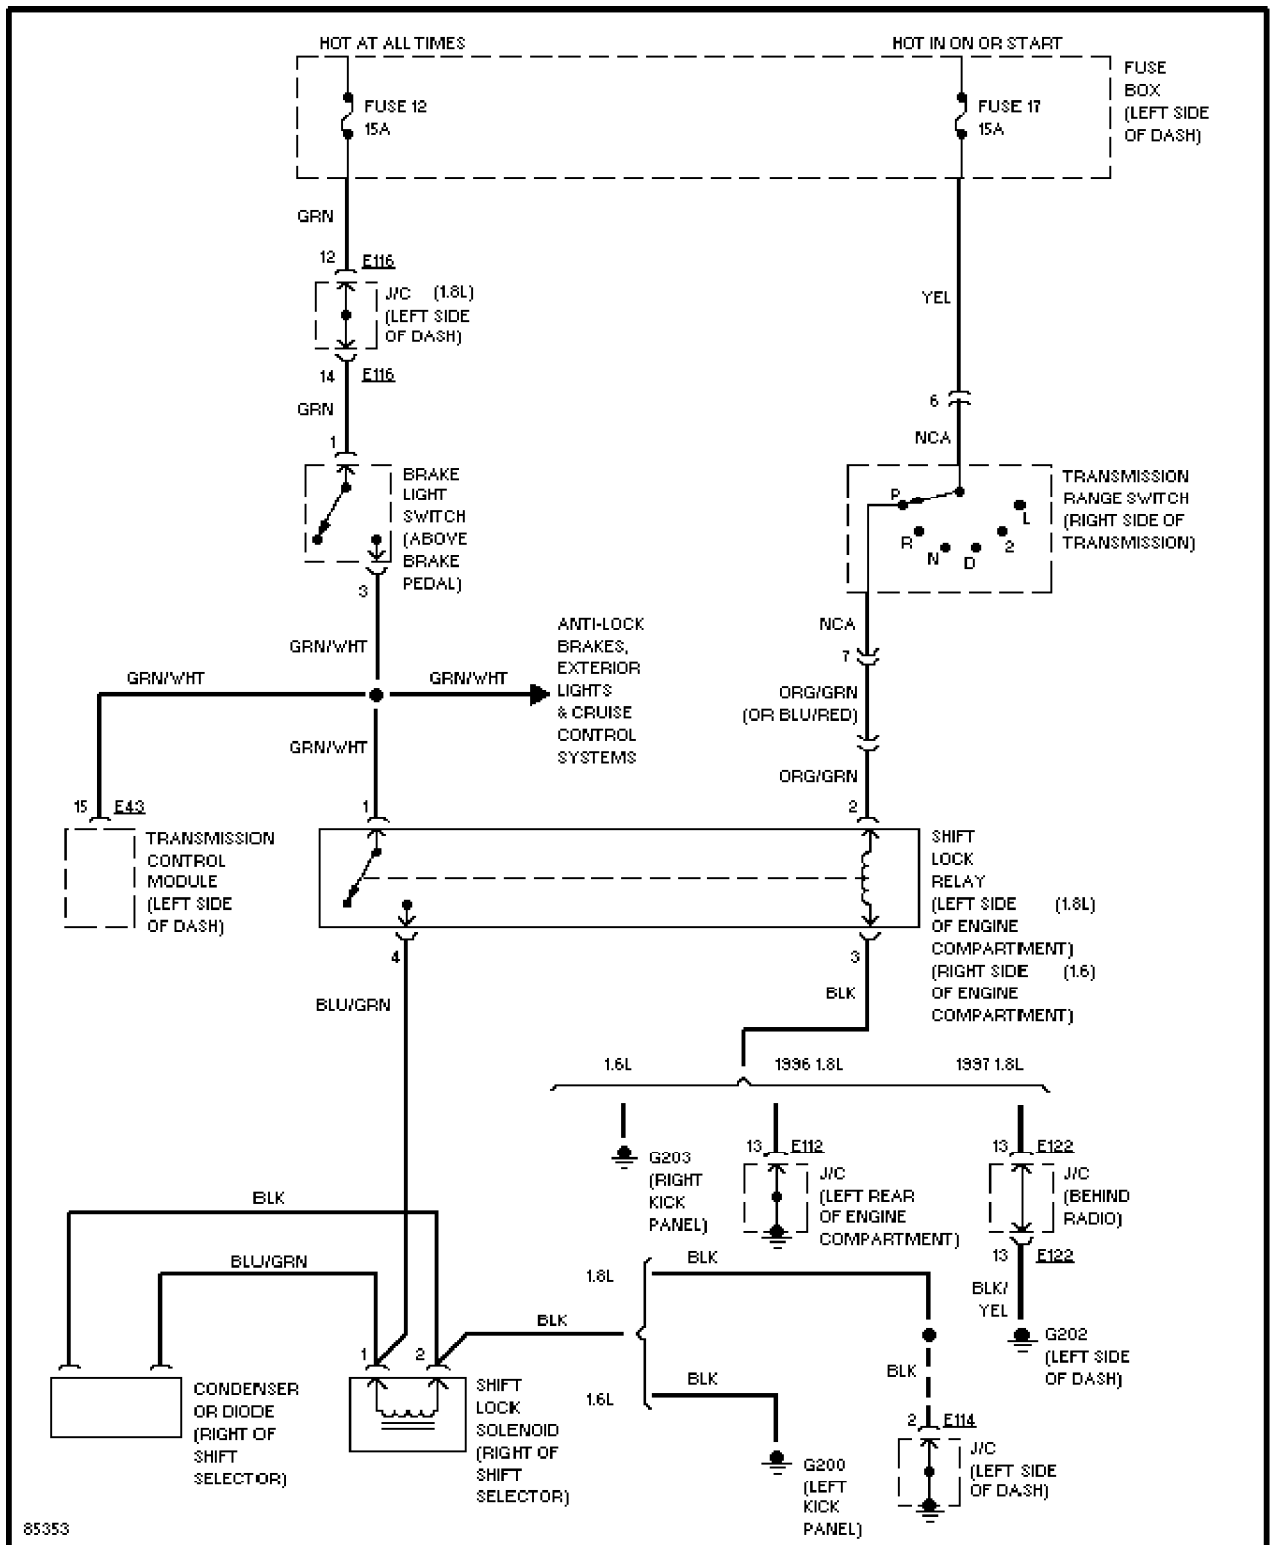

1.8L, Power Door Lock Circuit

POWER MIRRORS

85022

Power Mirror Circuit

POWER WINDOWS

Power Window Circuit, 2 Door

Power Window Circuit, 4 Door

SHIFT INTERLOCKS

SYSTEM WIR

Shift Interlock Circuit, W/ 3 Speed A/T

Shift Interlock Circuit, W/ 4 Speed A/T

Shift Interlock Circuit, W/ 4 Speed A/T & Cruise Control

STARTING/CHARGING

Charging Circuit

Starting Circuit

SUPPLEMENTAL RESTRAINTS

79926

Supplemental Restraint Circuit

TRANSMISSION

1.6L

1.6L, 3 Speed A/T Circuit

1.8L, Transmission Circuit

WIPER/WASHER

1.6L